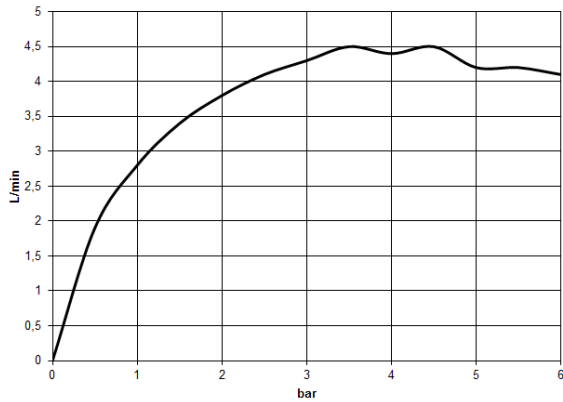

CL.1 Wall-mounted basin spout without pop-up waste - Champagne (22kt Gold)

CL.1

13 800 705

- 200mm projection
- fixed spout
- rectangular spray pattern with 40 individual jets
- hole diameter 37 mm
- lead-free
- 1/2" connection
- plug-link mounting
- max. flow 4.5 l/min
- This product can help a building to meet requirements of Green Building Rating Systems, e.g. LEED®, BREEAM®, DGNB

mm [inches]

Flow rate chart

Certificates

IAPMO_N-4976. IAPMO_8834 (1). IAPMO_6397.

13 800 705

Parts for other finishes can be found here: [Chrome](#)

Spare parts list

No.	Item Number	Name	Quantity used	Delivery time
1	09 24 03 081 10 90	extension	1	2
2	90 24 03 108 01 90	nipple set	1	2
3	09 30 30 113 20 90	screw	3	2
4	09 14 10 001 90	seal	3	2
5	90 31 11 004 00 90	pin	1	2
6	90 11 02 297 00 90	aerator	1	2