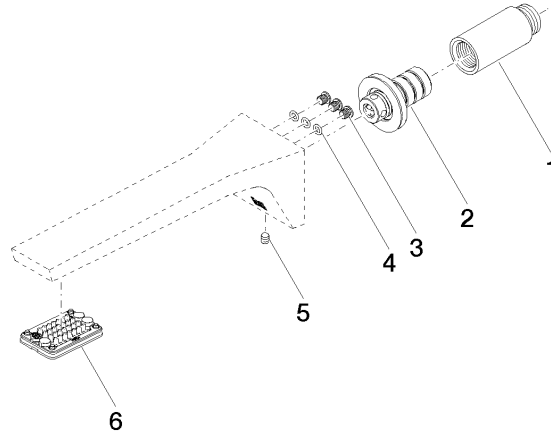

CL.1 Wall-mounted basin spout without pop-up waste - Champagne (22kt Gold)

CL.1

13 800 705

- 200mm projection
- fixed spout
- rectangular spray pattern with 40 individual jets
- hole diameter 37 mm
- lead-free
- 1/2" connection
- plug-link mounting
- max. flow 4.5 l/min
- This product can help a building to meet requirements of Green Building Rating Systems, e.g. LEED®, BREEAM®, DGNB

mm [inches]

Flow rate chart

Certificates

IAPMO_N-4976. IAPMO_8834 (1). IAPMO_6397.

13 800 705

Parts for other finishes can be found here: [Chrome](#)

Spare parts list

No.	Item Number	Name	Quantity used	Delivery time
1	09 24 03 081 10 90	extension	1	2
2	90 24 03 108 01 90	nipple set	1	2
3	09 30 30 113 20 90	screw	3	2
4	09 14 10 001 90	seal	3	2
5	90 31 11 004 00 90	pin	1	2
6	90 11 02 297 00 90	aerator	1	2