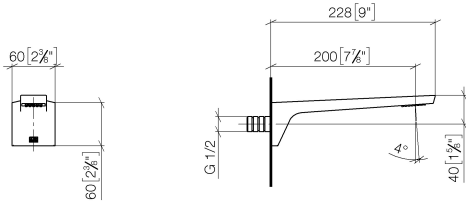

CL.1 Wall-mounted basin spout without pop-up waste - Champagne (22kt Gold)

CL.1

13 800 705

- 200mm projection
- fixed spout
- rectangular spray pattern with 40 individual jets
- hole diameter 37 mm
- lead-free
- 1/2" connection
- plug-link mounting
- max. flow 4.5 l/min
- This product can help a building to meet requirements of Green Building Rating Systems, e.g. LEED®, BREEAM®, DGNB

mm [inches]

Flow rate chart

Certificates

IAPMO_N-4976. IAPMO_8834 (1). IAPMO_6397.

13 800 705

Parts for other finishes can be found here: [Chrome](#)

Spare parts list

No.	Item Number	Name	Quantity used	Delivery time
1	09 24 03 081 10 90	extension	1	2
2	90 24 03 108 01 90	nipple set	1	2
3	09 30 30 113 20 90	screw	3	2
4	09 14 10 001 90	seal	3	2
5	90 31 11 004 00 90	pin	1	2
6	90 11 02 297 00 90	aerator	1	2