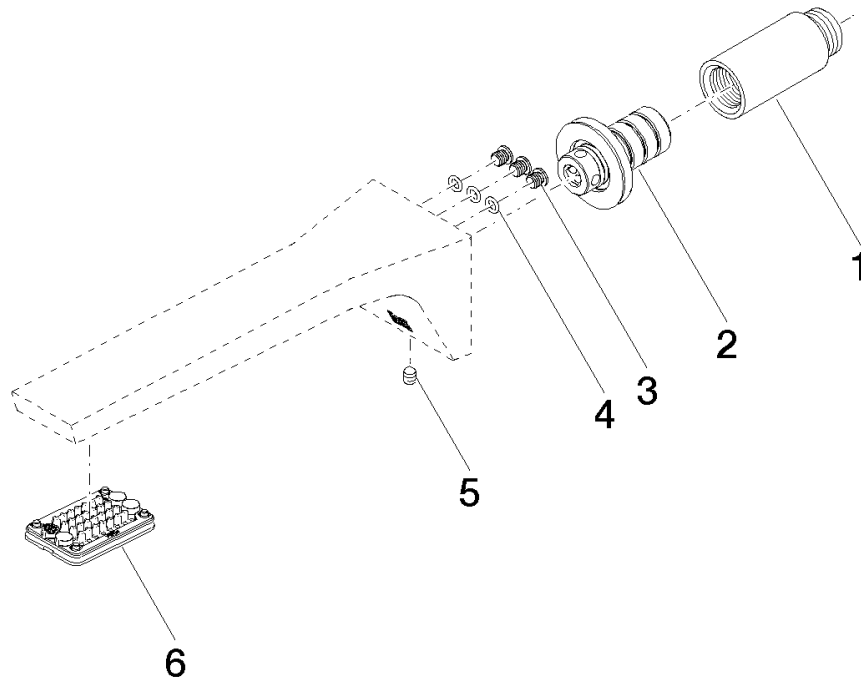

Washbasin - CL.1

CL.1 Wall-mounted basin spout without pop-up waste - Champagne (22kt Gold)

Article number: 13 800 705-47

## Washbasin - CL.1

CL.1 Wall-mounted basin spout without pop-up waste - Champagne (22kt Gold)

Article number: 13 800 705-47

### Spare parts list

Position	Quantity used	Item Number	Spare part	Delivery time (Working days)
1	1	09 24 03 081 10 90	extension	2
2	1	90 24 03 108 01 90	nipple set	2
3	3	09 30 30 113 20 90	screw	2
4	3	09 14 10 001 90	seal	2
5	1	90 31 11 004 00 90	pin	2
6	1	90 11 02 297 00 90	aerator	2