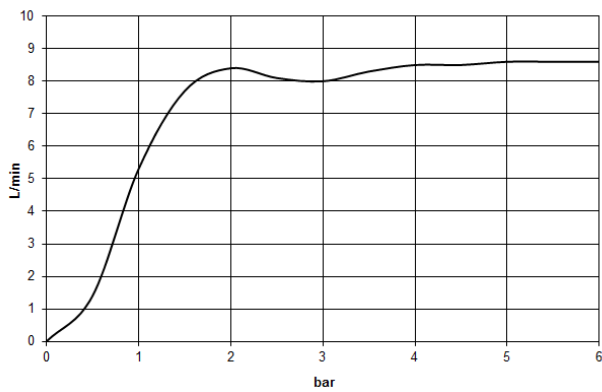

Rain shower with ceiling fixing 220 mm - Brushed Platinum

IMO

28 669 970

- rain shower Ø 220 mm
- PURE RAIN, max. flow rate 14 l/min (at 3 bar)
- Function from: 7 l/min
- rosette Ø 60 mm optional
- 1/2" connection
- with anti-scale system
- quick clearing
- WRAS 1707033

Recommended miscellaneous

- Concealed wall elbow -** 35 085 970 90
- max. recess depth 163 mm
 - min. recess depth 90 mm

28 669 970

mm [inches]

Flow rate chart

Certificates

WRAS_2212012.

DVGW_DW-
6517DN0118.