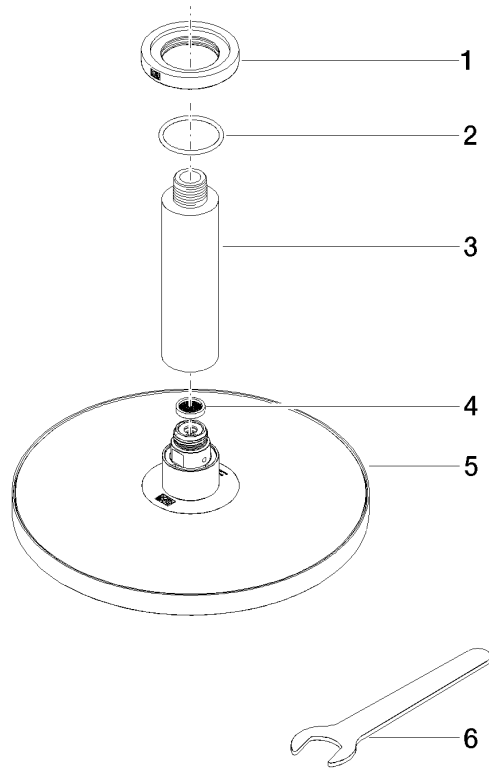

Rain shower with ceiling fixing 220 mm - Brushed Platinum

IMO

28 669 970

- rain shower Ø 220 mm
- PURE RAIN, max. flow rate 14 l/min (at 3 bar)
- Function from: 7 l/min
- rosette Ø 60 mm optional
- 1/2" connection
- with anti-scale system
- quick clearing
- WRAS 1707033

Recommended miscellaneous

- Concealed wall elbow -** 35 085 970 90
- max. recess depth 163 mm
 - min. recess depth 90 mm

28 669 970

mm [inches]

Flow rate chart

Certificates

WRAS_2212012.

DVGW_DW-
6517DN0118.

28 669 970

Spare parts list

No.	Item Number	Name	Quantity used	Delivery time
1	09 27 22 040-06	rosette	1	10
2	09 14 10 141 90	seal	1	2
3	09 11 03 080-06	connection	1	10
4	09 23 01 075 90	insert	1	2
5	04 12 05 092 00-06	shower	1	10
6	90 30 09 069 00 90	key	1	2