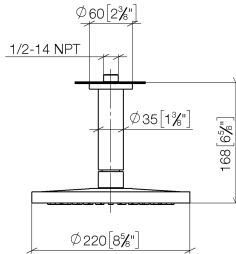

Rain shower with ceiling fixing 220 mm - Brushed Platinum

IMO

28 669 970

- rain shower Ø 220 mm
- PURE RAIN, max. flow rate 14 l/min (at 3 bar)
- Function from: 7 l/min
- rosette Ø 60 mm optional
- 1/2" connection
- with anti-scale system
- quick clearing
- WRAS 1707033

Recommended miscellaneous

- Concealed wall elbow -** 35 085 970 90
- max. recess depth 163 mm
 - min. recess depth 90 mm

28 669 970

mm [inches]

Flow rate chart

Certificates

WRAS_2212012.

DVGW_DW-
6517DN0118.