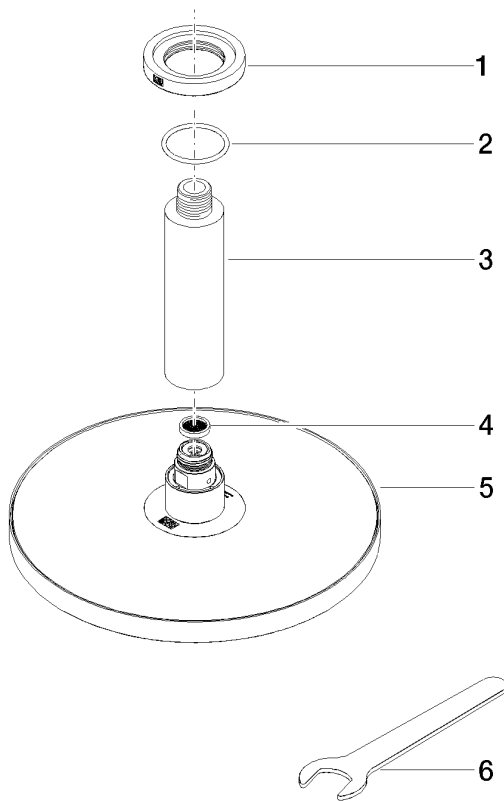

Shower - IMO

Rain shower with ceiling fixing 220 mm - Brushed Platinum

Article number: 28 669 970-06

Shower - IMO

Rain shower with ceiling fixing 220 mm - Brushed Platinum

Article number: 28 669 970-06

Spare parts list

Position	Quantity used	Item Number	Spare part	Delivery time (Working days)
1	1	09 27 22 040-06	rosette	10
2	1	09 14 10 141 90	seal	2
3	1	09 11 03 080-06	connection	10
4	1	09 23 01 075 90	insert	2
5	1	04 12 05 092 00-06	shower	10
6	1	90 30 09 069 00 90	key	2