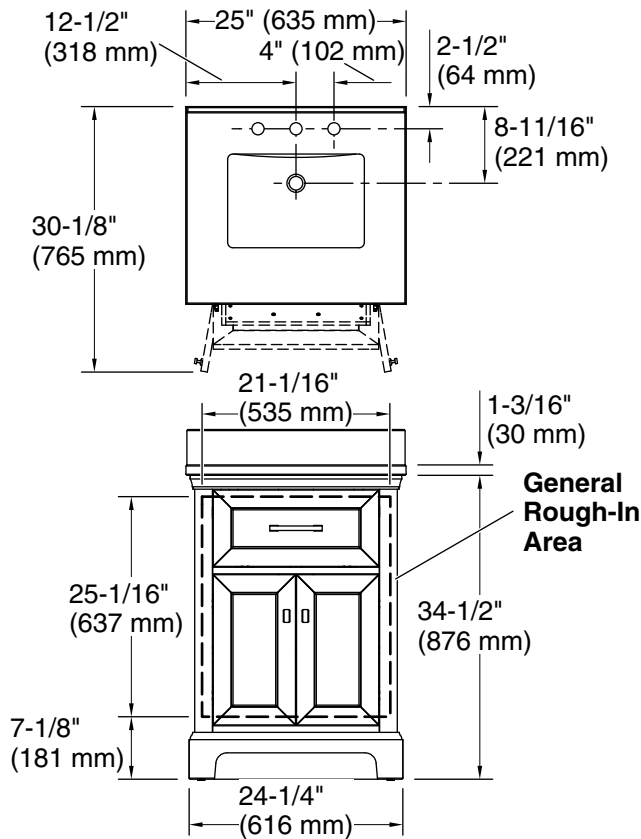

### Features

- Set includes cabinet, precut quartz vanity top, backsplash, sink, cabinet hardware
- Convenient tilt-down drawer for storing smaller, frequently-used items
- Three-way adjustable slow-close door hinges for easy cabinet access
- 20" (508 mm) cabinet interior provides ample storage space
- Finish-matched cabinet interior offers generous clearance for plumbing
- Vanity top has 8" (203 mm) widespread faucet holes; requires deck-mount faucet (sold separately)
- Vibrant® Brushed Nickel hardware included on White vanities, Vibrant Brushed Moderne Brass hardware on Ferrous Grey and Tidal Blue vanities, and Matte Black hardware on Light Oak vanities

### Technical Information

All product dimensions are nominal.