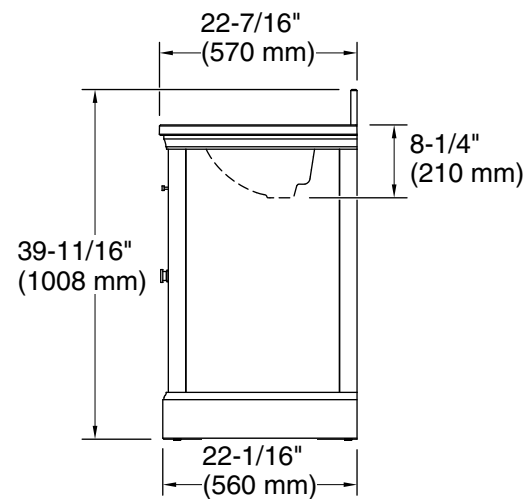

### Features

- Set includes cabinet, precut quartz vanity top, backsplash, sink, cabinet hardware
- Convenient tilt-down drawer for storing smaller, frequently-used items
- Three-way adjustable slow-close door hinges for easy cabinet access
- 20" (508 mm) cabinet interior provides ample storage space
- Finish-matched cabinet interior offers generous clearance for plumbing
- Vanity top has 8" (203 mm) widespread faucet holes; requires deck-mount faucet (sold separately)
- Vibrant® Brushed Nickel hardware included on White vanities, Vibrant Brushed Moderne Brass hardware on Ferrous Grey and Tidal Blue vanities, and Matte Black hardware on Light Oak vanities

### Technical Information

All product dimensions are nominal.