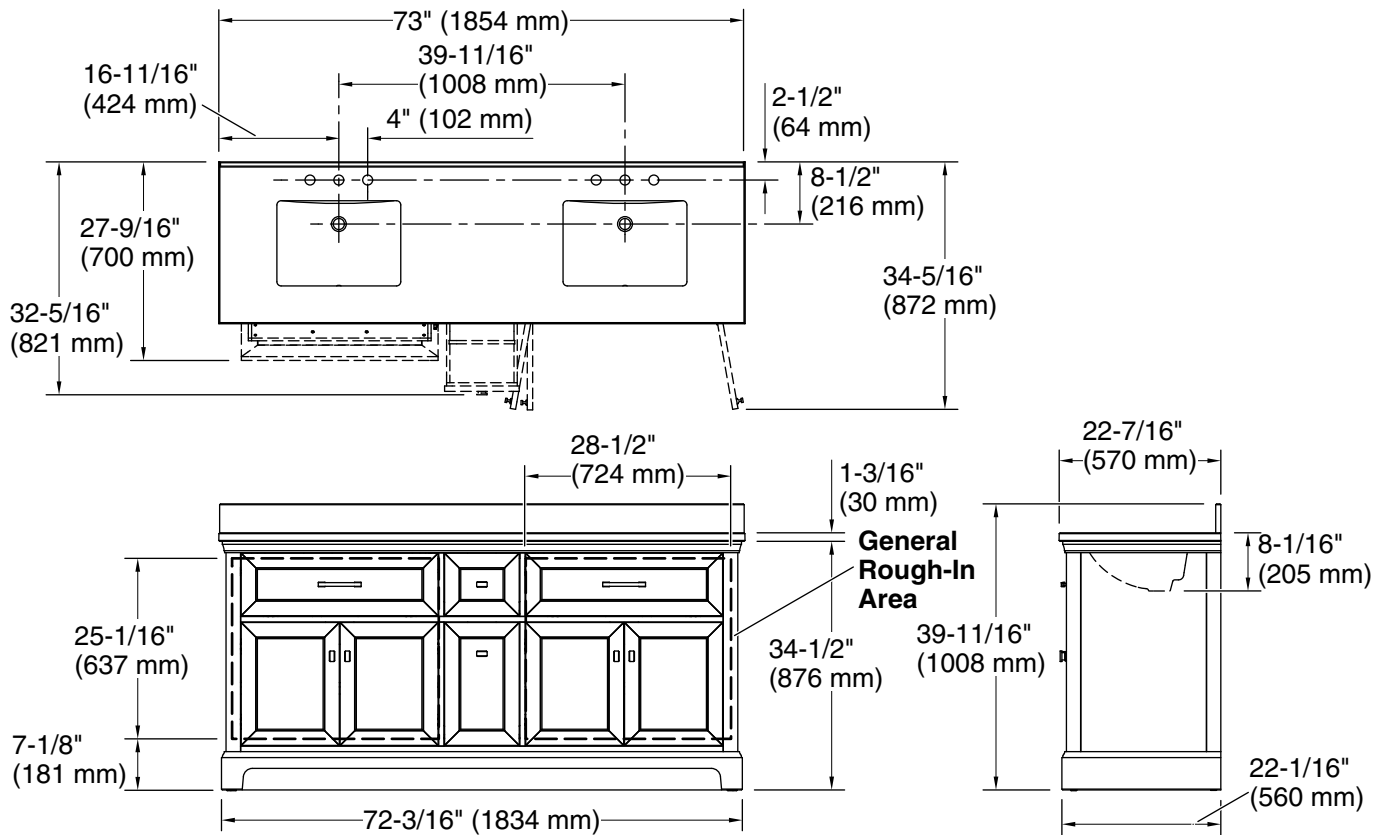

### Features

- Set includes cabinet, precut quartz vanity top, backsplash, sinks, cabinet hardware
- Convenient tilt-down drawer under each basin for storing smaller, frequently-used items
- Four full-extension 17" (432 mm) drawers with soft-close side-mount slides
- Three-way adjustable slow-close door hinges for easy cabinet access
- 20" (508 mm) cabinet interior provides ample storage space
- Finish-matched cabinet interior offers generous clearance for plumbing
- Vanity top has 8" (203 mm) widespread faucet holes; requires deck-mount faucets (sold separately)
- Vibrant® Brushed Nickel hardware included on White vanities, Vibrant Brushed Moderne Brass hardware on Ferrous Grey and Tidal Blue vanities, and Matte Black hardware on Light Oak vanities

### Technical Information

All product dimensions are nominal.