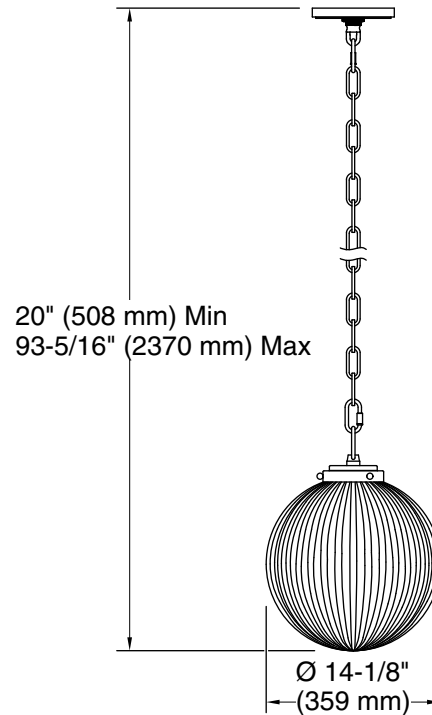

Required Electrical Service

One circuit required.

120 V, 0.833 A, 60 Hz

Technical Information

All product dimensions are nominal.

Material:	Steel, Glass, Brass
Number of Lights:	1
Lighting Type:	Socket-based
Socket Type:	E-26 Medium
Number of Shades:	1
Shade Type:	Clear Glass
Hanging Type:	Chain
Height:	20" (508 mm) - 93-5/16" (2369 mm)

Notes

Install this product according to the installation instructions.