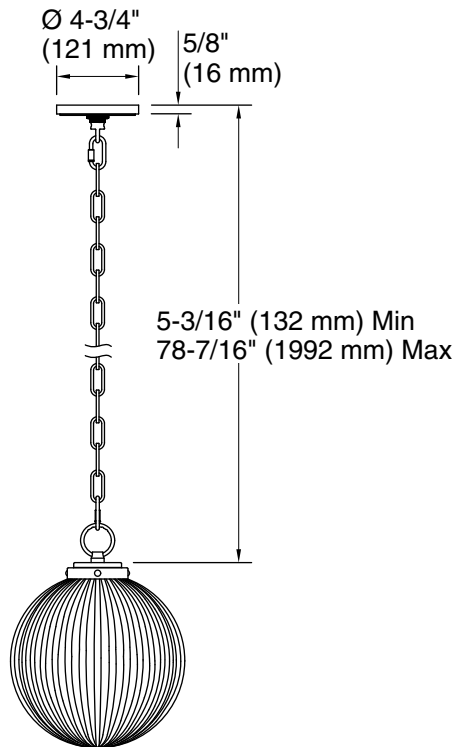

Required Electrical Service

One circuit required.

120 V, 0.833 A, 60 Hz

Technical Information

All product dimensions are nominal.

Material:	Steel, Glass, Brass
Number of Lights:	1
Lighting Type:	Socket-based
Socket Type:	E-26 Medium
Number of Shades:	1
Shade Type:	Clear Glass
Hanging Type:	Chain
Height:	20" (508 mm) - 93-5/16" (2369 mm)

Notes

Install this product according to the installation instructions.