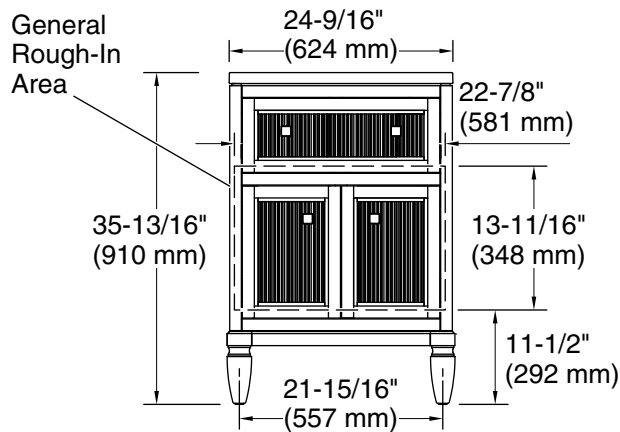

Features

- One full-extension 12-3/4" (325 mm) drawer with soft-close side-mount slides
- Three-way adjustable slow-close door hinges for easy cabinet access
- 18" (457 mm) cabinet interior provides ample storage space
- Finish-matched cabinet interior offers generous clearance for plumbing
- Customize your storage with optional accessories such as floor liners, drawer organizers, and perfectly sized containers (sold separately)
- Coordinates with K-33542 upgraded hardware finishes, K-25814 quartz backsplash, and K-25819 quartz side splash (sold separately)

Color	Code	Description
	0	White
	1WX	Grey Slate

Waste Pipe Location Information

Technical Information

All product dimensions are nominal.

Notes

Install this product according to the installation instructions.