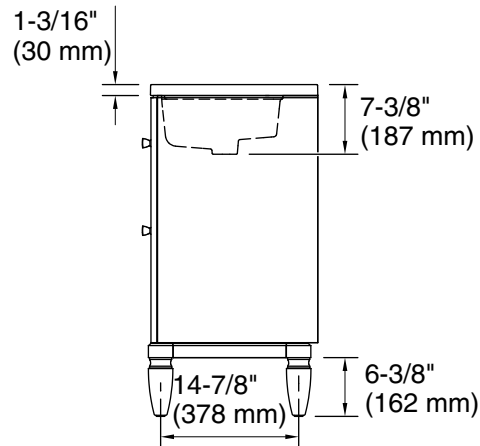

Features

- One full-extension 12-3/4" (325 mm) drawer with soft-close side-mount slides
- Three-way adjustable slow-close door hinges for easy cabinet access
- 18" (457 mm) cabinet interior provides ample storage space
- Finish-matched cabinet interior offers generous clearance for plumbing
- Customize your storage with optional accessories such as floor liners, drawer organizers, and perfectly sized containers (sold separately)
- Coordinates with K-33542 upgraded hardware finishes, K-25814 quartz backsplash, and K-25819 quartz side splash (sold separately)

Color	Code	Description
	0	White
	1WX	Grey Slate

Waste Pipe Location Information

Technical Information

All product dimensions are nominal.

Notes

Install this product according to the installation instructions.