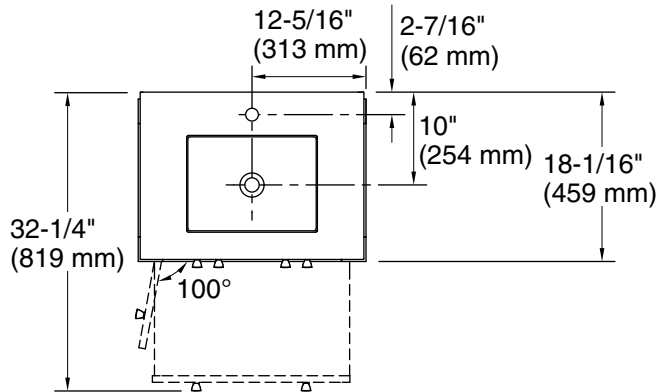

Features

- One full-extension 12-3/4" (325 mm) drawer with soft-close side-mount slides
- Three-way adjustable slow-close door hinges for easy cabinet access
- 18" (457 mm) cabinet interior provides ample storage space
- Finish-matched cabinet interior offers generous clearance for plumbing
- Customize your storage with optional accessories such as floor liners, drawer organizers, and perfectly sized containers (sold separately)
- Coordinates with K-33542 upgraded hardware finishes, K-25814 quartz backsplash, and K-25819 quartz side splash (sold separately)

Color	Code	Description
	0	White
	1WX	Grey Slate

Waste Pipe Location Information

Technical Information

All product dimensions are nominal.

Notes

Install this product according to the installation instructions.