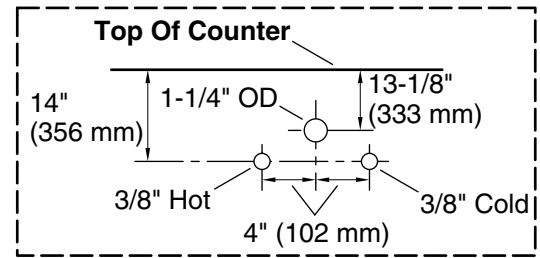

Features

- One full-extension 12-3/4" (325 mm) drawer with soft-close side-mount slides
- Three-way adjustable slow-close door hinges for easy cabinet access
- 18" (457 mm) cabinet interior provides ample storage space
- Finish-matched cabinet interior offers generous clearance for plumbing
- Customize your storage with optional accessories such as floor liners, drawer organizers, and perfectly sized containers (sold separately)
- Coordinates with K-33542 upgraded hardware finishes, K-25814 quartz backsplash, and K-25819 quartz side splash (sold separately)

Color	Code	Description
	0	White
	1WX	Grey Slate

Waste Pipe Location Information

Technical Information

All product dimensions are nominal.

Notes

Install this product according to the installation instructions.