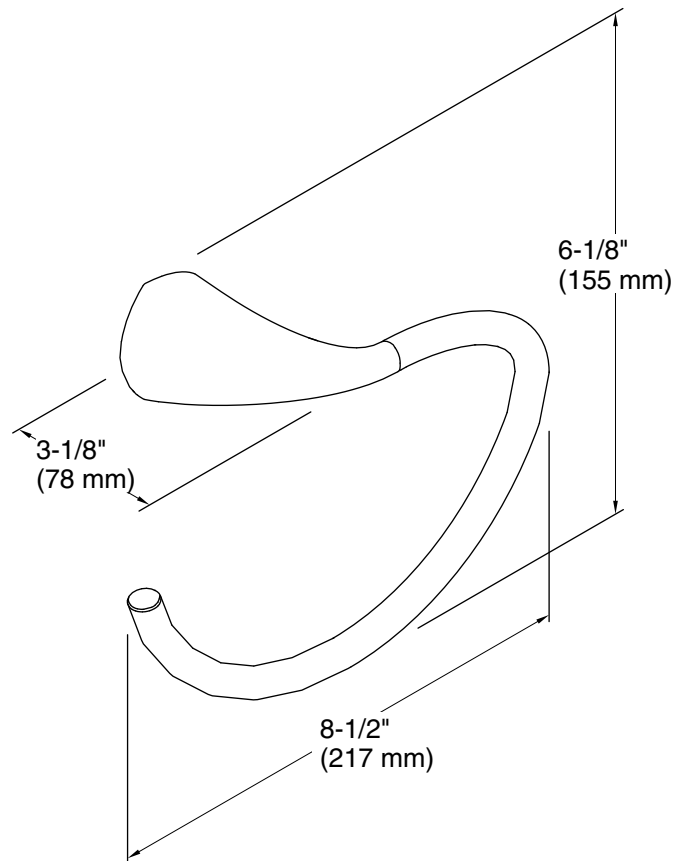

Available Colors/Finishes

Color tiles intended for reference only.

Color	Code	Description
	CP	Polished Chrome
	BN	Vibrant® Brushed Nickel

Technical Information

All product dimensions are nominal.

Material: Metal