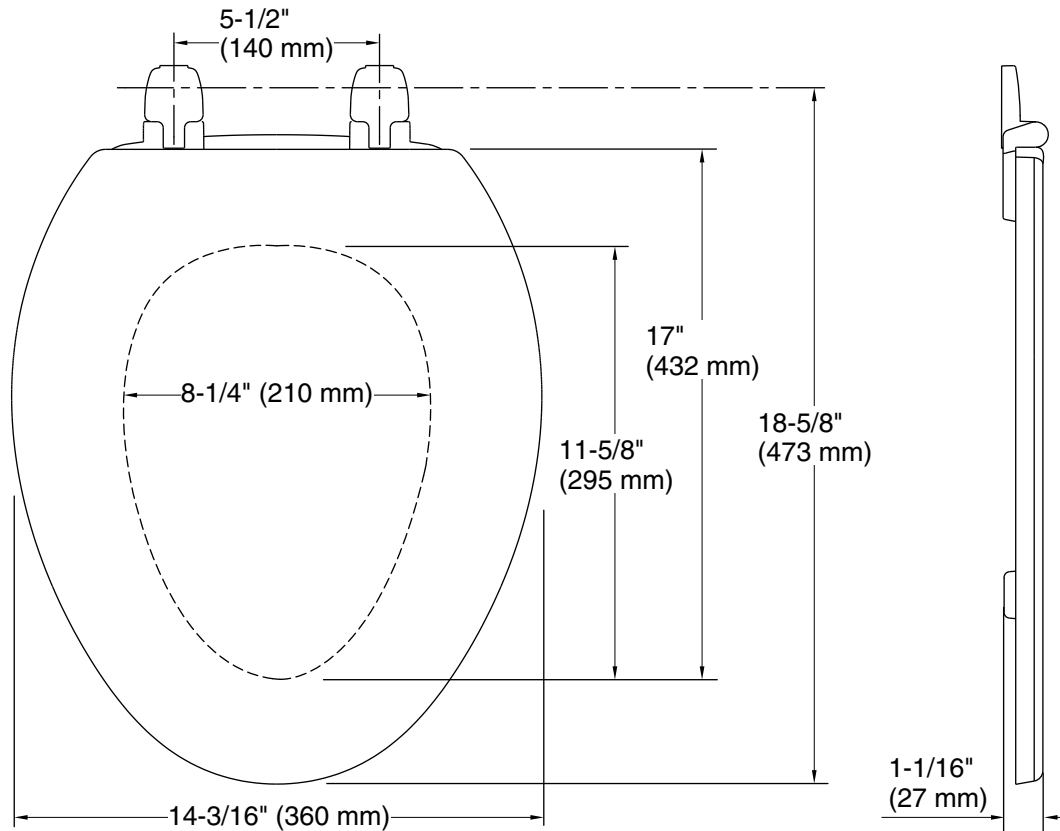

Technical Information

All product dimensions are nominal.

Seat shape type: Elongated
Seat front type: Closed-front
Seat-mounting holes: 5-1/2" (140 mm)

Notes

Install this product according to the installation guide.