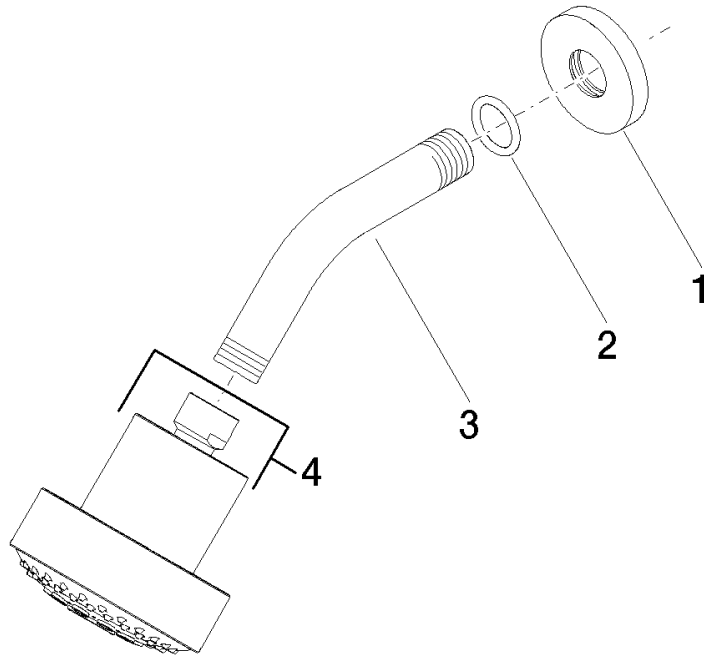

Shower - TARA
Shower head FlowReduce - Brushed Dark Platinum
Article number: 28 508 979-99 0010

Shower - TARA
Shower head FlowReduce - Brushed Dark Platinum
Article number: 28 508 979-99 0010

Spare parts list

Position	Quantity used	Item Number	Spare part	Delivery time (Working days)
1	1	09 27 22 003-99	rosette	45
2	1	90 14 10 026 00 90	seal	2
3	1	09 11 03 011-99	connection	45
4	1	04 12 11 110 01-99	shower	-