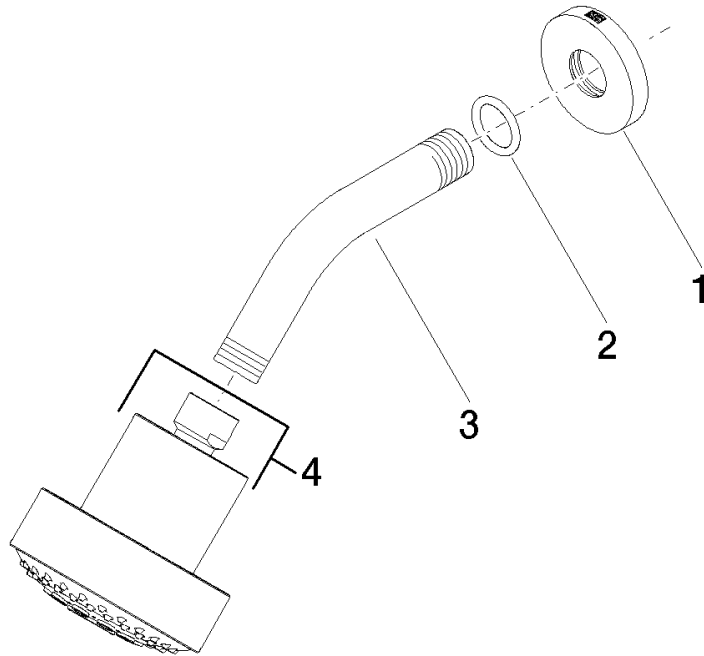

Shower - TARA
 Shower head FlowReduce - Brushed Dark Platinum
 Article number: 28 508 979-99 0010

Spare parts list

Position	Quantity used	Item Number	Spare part	Delivery time (Working days)
1	1	09 27 22 019-99	rosette	45
2	1	90 14 10 026 00 90	seal	2
3	1	09 11 03 011-99	connection	45
4	1	04 12 11 110 30-99	shower	45

Shower - TARA

Shower head FlowReduce - Brushed Dark Platinum

Article number: 28 508 979-99 0010