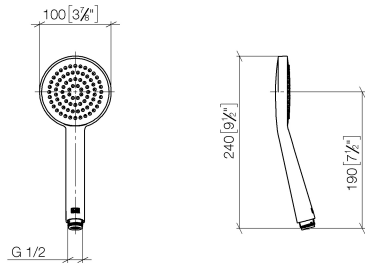

# Showerpipe with single-lever shower mixer - Matte Black

IMO

ST 050 306 7979

Fits: IMO, LULU, TARA, LISSÉ, VAIA, META, CYO

- shower with fixed riser projection 450mm
  - Rain shower: PURE RAIN, max. flow rate 14 l/min (at 3 bar)
  - rain shower Ø 220 mm
  - rain shower with anti-scale system
  - Hand shower: COMPACT RAIN, max. flow rate 15 l/min (at 3 bar)
  - spray head Ø 100mm
  - height of fittings up to rain shower (bottom edge) 1010mm
  - height of fittings up to top edge of elbow 1150mm
  - metal shower hose 1750mm with integrated anti-twist protection
  - 1/2" connection
  - slide bar
  - Pipe diameter 23.5 mm
  - automatic diverter for fixed-riser shower/hand shower
- Intrinsic protection against back flow.**

## Showerpipe with single-lever shower mixer - Matte Black

---

IMO

ST 050 306 7979

ST 050 306 7979

- COMPACT RAIN, max. flow rate 15 l/min (at 3 bar)
- with anti-scale system
- spray head Ø 100mm
- 1/2" connection

ST 050 306 7979

mm [inches]

**Flow rate chart**

**Certificates**

DVGW\_DW-6517DN0129.      WRAS\_2009011.      LGA\_29981.

ST 050 306 7979

Parts for other  
finishes can be found  
here: [Chrome](#)

Spare parts list

No.	Item Number	Name	Quantity used	Delivery time
1	09 23 01 039 90	sieve	1	2

ST 050 306 7979

Fits: IMO, LULU, TARA, LISSÉ, VAIA, META

- shower with fixed riser projection 450mm
- overhead shower: rain flow
- rain shower Ø 220 mm
- rain shower with anti-scale system
- max. rainshower flow 14 l/min
- height of fittings up to rain shower (bottom edge) 1010mm
- height of fittings up to top edge of elbow 1150mm
- metal shower hose 1750mm with integrated anti-twist protection
- 1/2" connection
- slide bar
- Pipe diameter 23.5 mm
- automatic diverter for fixed-riser shower/hand shower
- quick clearing