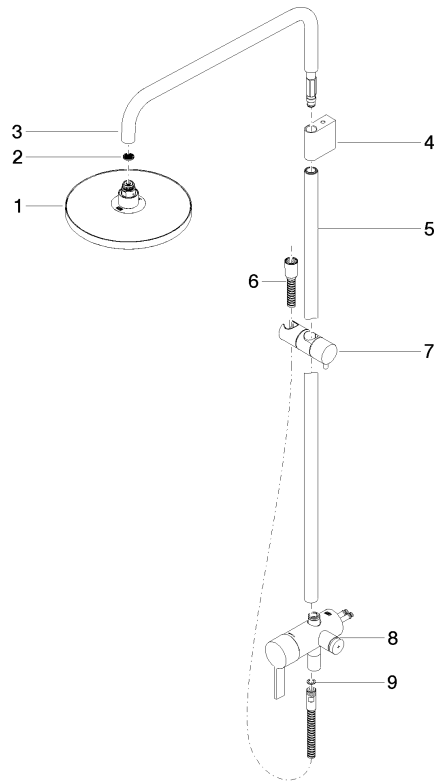

# Showerpipe with single-lever shower mixer - Matte Black

IMO

ST 050 306 7979

Fits: IMO, LULU, TARA, LISSÉ, VAIA, META, CYO

- shower with fixed riser projection 450mm
  - Rain shower: PURE RAIN, max. flow rate 14 l/min (at 3 bar)
  - rain shower Ø 220 mm
  - rain shower with anti-scale system
  - Hand shower: COMPACT RAIN, max. flow rate 15 l/min (at 3 bar)
  - spray head Ø 100mm
  - height of fittings up to rain shower (bottom edge) 1010mm
  - height of fittings up to top edge of elbow 1150mm
  - metal shower hose 1750mm with integrated anti-twist protection
  - 1/2" connection
  - slide bar
  - Pipe diameter 23.5 mm
  - automatic diverter for fixed-riser shower/hand shower
- Intrinsic protection against back flow.**

No.	Item Number	Name	Quantity used	Delivery time
1	09 23 01 039 90	sieve	1	2

ST 050 306 7979

Fits: IMO, LULU, TARA, LISSÉ, VAIA, META

- shower with fixed riser projection 450mm
- overhead shower: rain flow
- rain shower Ø 220 mm
- rain shower with anti-scale system
- max. rainshower flow 14 l/min
- height of fittings up to rain shower (bottom edge) 1010mm
- height of fittings up to top edge of elbow 1150mm
- metal shower hose 1750mm with integrated anti-twist protection
- 1/2" connection
- slide bar
- Pipe diameter 23.5 mm
- automatic diverter for fixed-riser shower/hand shower
- quick clearing

## Showerpipe with single-lever shower mixer - Matte Black

---

IMO

ST 050 306 7979

ST 050 306 7979

mm [inches]  
1:10

**Flow rate chart**

**Certificates**

DVGW\_DW-6512DN0126.      Belgaqua\_21-025-27\_1.      WRAS\_2101043.

ST 050 306 7979

Spare parts list

No.	Item Number	Name	Quantity used	Delivery time
1	04 12 05 092 00-33	shower	1	30
2	09 23 01 039 90	sieve	1	2
3	90 28 22 348 00-33	pipe	1	30
4	90 17 11 149 00-33	holder	1	30
5	04 28 22 349 00-33	pipe	1	60
6	28 322 970-33	Metal shower hose 1/2" x 3/8" x 1750 mm - Matte Black	1	2
7	12 570 970-33	Slide unit - Matte Black	1	30
8	90 17 01 251 00-33	connection	1	30
9	90 14 20 026 00 90	seal	1	2