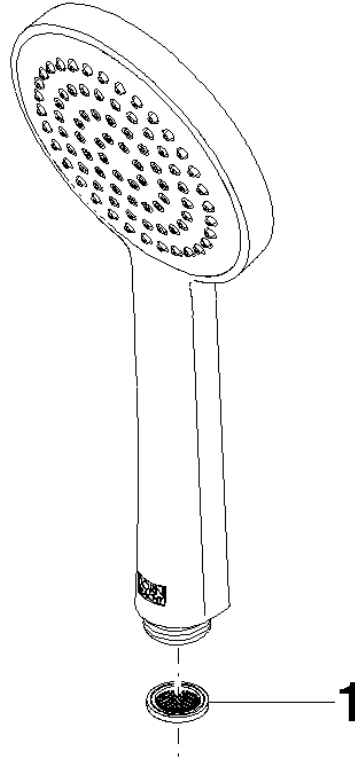

# Showerpipe with single-lever shower mixer - Matte Black

IMO

ST 050 306 7979

Fits: IMO, LULU, TARA, LISSÉ, VAIA, META, CYO

- shower with fixed riser projection 450mm
  - Rain shower: PURE RAIN, max. flow rate 14 l/min (at 3 bar)
  - rain shower Ø 220 mm
  - rain shower with anti-scale system
  - Hand shower: COMPACT RAIN, max. flow rate 15 l/min (at 3 bar)
  - spray head Ø 100mm
  - height of fittings up to rain shower (bottom edge) 1010mm
  - height of fittings up to top edge of elbow 1150mm
  - metal shower hose 1750mm with integrated anti-twist protection
  - 1/2" connection
  - slide bar
  - Pipe diameter 23.5 mm
  - automatic diverter for fixed-riser shower/hand shower
- Intrinsic protection against back flow.**

## Showerpipe with single-lever shower mixer - Matte Black

---

IMO

ST 050 306 7979

ST 050 306 7979

- COMPACT RAIN, max. flow rate 15 l/min (at 3 bar)
- with anti-scale system
- spray head Ø 100mm
- 1/2" connection

ST 050 306 7979

mm [inches]

**Flow rate chart**

**Certificates**

DVGW\_DW-6517DN0129.      WRAS\_2009011.      LGA\_29981.

ST 050 306 7979

Parts for other  
finishes can be found  
here: [Chrome](#)

Spare parts list

No.	Item Number	Name	Quantity used	Delivery time
1	09 23 01 039 90	sieve	1	2

ST 050 306 7979

Fits: IMO, LULU, TARA, LISSÉ, VAIA, META

- shower with fixed riser projection 450mm
- overhead shower: rain flow
- rain shower Ø 220 mm
- rain shower with anti-scale system
- max. rainshower flow 14 l/min
- height of fittings up to rain shower (bottom edge) 1010mm
- height of fittings up to top edge of elbow 1150mm
- metal shower hose 1750mm with integrated anti-twist protection
- 1/2" connection
- slide bar
- Pipe diameter 23.5 mm
- automatic diverter for fixed-riser shower/hand shower
- quick clearing