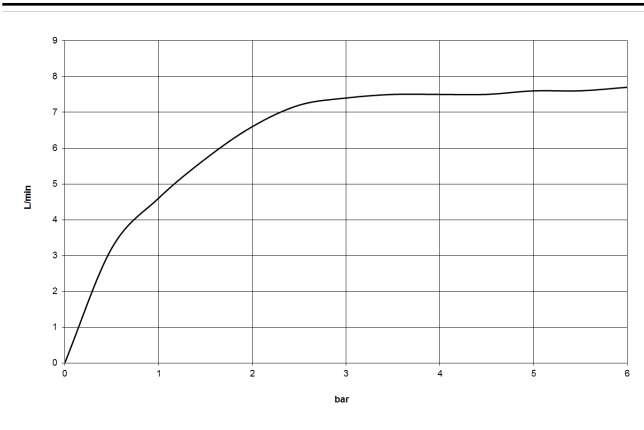

ST 050 306 7979

mm [inches]

**Flow rate chart**

**Certificates**

DVGW\_DW-6517DN0129.      WRAS\_2009011.      LGA\_29981.

ST 050 306 7979

Parts for other  
finishes can be found  
here: [Chrome](#)

Spare parts list