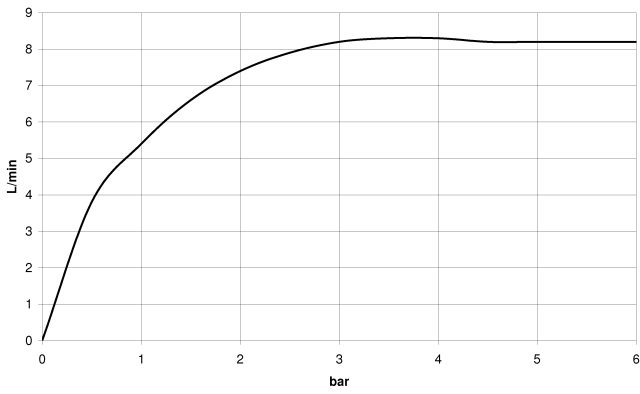

## Showerpipe with single-lever shower mixer - Matte Black

---

IMO

ST 050 306 7979

ST 050 306 7979

mm [inches]  
1:10

**Flow rate chart**

**Certificates**