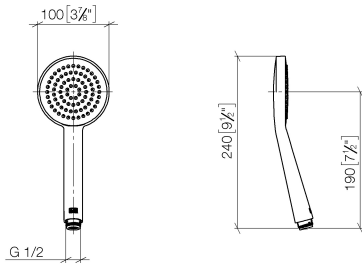

TARA Shower pipe with shower thermostat 300 mm - Brushed Champagne (22kt Gold)

TARA

ST 050 308 6892

- shower with fixed riser projection 452mm
- Rain shower: PURE RAIN, max. flow rate 14 l/min (at 3 bar)
- Function from: 10 l/min
- rain shower Ø 300 mm
- rain shower with anti-scale system
- Hand shower: COMPACT RAIN, max. flow rate 15 l/min (at 3 bar)
- rotary diverter with volume control and shut-off function
- slide-on rosettes Ø 70 mm
- height of fittings up to rain shower (bottom edge) 964mm
- height of fittings up to top edge of elbow 1267mm
- gauge 150 mm - 13 mm
- metal shower hose 1750mm with integrated anti-twist protection
- 1/2" connection
- slide bar
- Pipe diameter 23.5 mm

TARA

ST 050 308 6892

- COMPACT RAIN, max. flow rate 15 l/min (at 3 bar)
- with anti-scale system
- spray head Ø 100mm
- 1/2" connection

Intrinsic protection against back flow.

Fits: IMO, LULU, MADISON, MEM, TARA, CL.1, LISSÉ, VAIA, META, CYO

**TARA Shower pipe with shower thermostat 300 mm - Brushed Champagne
(22kt Gold)**

TARA

ST 050 308 6892
mm [inches]

Flow rate chart

Certificates

DVGW_DW-
6517DN0129.

TARA Shower pipe with shower thermostat 300 mm - Brushed Champagne
(22kt Gold)

TARA

ST 050 308 6892

- shower with fixed riser projection 452mm
- overhead shower: rain flow
- rain shower Ø 300 mm
- rain shower with anti-scale system
- max. rainshower flow 14 l/min
- Function from: 10 l/min
- rotary diverter with volume control and shut-off function
- slide-on rosettes Ø 70 mm
- height of fittings up to rain shower (bottom edge) 964mm
- height of fittings up to top edge of elbow 1267mm
- gauge 150 mm - 13 mm
- metal shower hose 1750mm with integrated anti-twist protection
- 1/2" connection
- slide bar
- Pipe diameter 23.5 mm