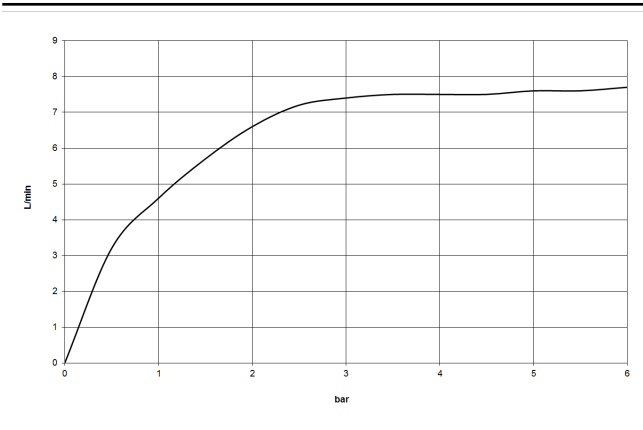

**TARA Shower pipe with shower thermostat 300 mm - Brushed Champagne
(22kt Gold)**

TARA

ST 050 308 6892
mm [inches]

Flow rate chart

Certificates

DVGW_DW-
6517DN0129.

TARA Shower pipe with shower thermostat 300 mm - Brushed Champagne
(22kt Gold)