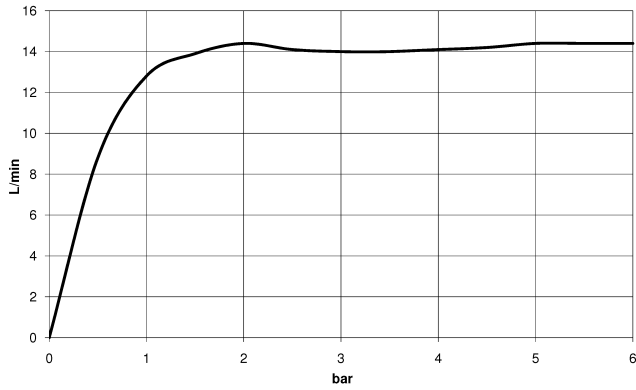

Flow rate chart

Certificates

Belgaqua_24-006-
27_8.