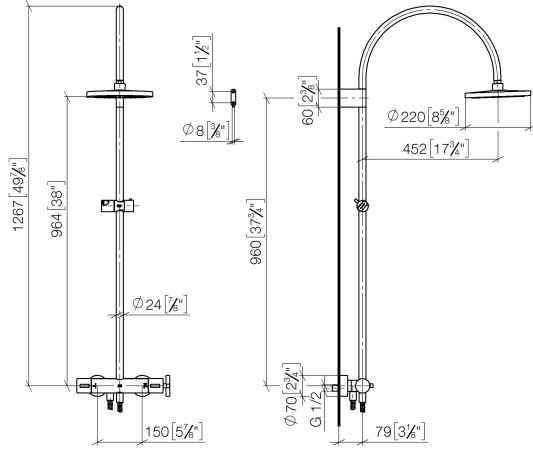

TARA

ST 050 308 6892

- shower with fixed riser projection 452mm
- overhead shower: rain flow
- rain shower Ø 300 mm
- rain shower with anti-scale system
- max. rainshower flow 14 l/min
- Function from: 10 l/min
- rotary diverter with volume control and shut-off function
- slide-on rosettes Ø 70 mm
- height of fittings up to rain shower (bottom edge) 964mm
- height of fittings up to top edge of elbow 1267mm
- gauge 150 mm - 13 mm
- metal shower hose 1750mm with integrated anti-twist protection
- 1/2" connection
- slide bar
- Pipe diameter 23.5 mm

TARA Shower pipe with shower thermostat 300 mm - Brushed Champagne
(22kt Gold)

TARA

ST 050 308 6892

**TARA Shower pipe with shower thermostat 300 mm - Brushed Champagne
(22kt Gold)**

TARA

ST 050 308 6892

mm [inches]

1:10

Flow rate chart

Certificates

Belgaqua_24-006-
27_8.

TARA Shower pipe with shower thermostat 300 mm - Brushed Champagne (22kt Gold)

TARA

ST 050 308 6892
Parts for other finishes can be found here: Chrome

Spare parts list

No.	Item Number	Name	Quantity used	Delivery time
1	04 12 05 091 00-46	shower	1	30
2	04 28 22 346 00-46	pipe	1	60
3	09 14 10 008 90	seal	1	2
4	90 17 11 150 00-46	holder	1	30
5	28 322 970-46	Metal shower hose 1/2" x 3/8" x 1750 mm - Brushed Champagne (22kt Gold)	1	30
6	12 570 970-46	Slide unit - Brushed Champagne (22kt Gold)	1	30
7	90 28 22 349 00-46	pipe	1	30
8	04 17 01 250 00-46	connection	1	60
9	90 17 33 015 00-46	handle	1	30
10	90 14 20 026 00 90	seal	1	2
11	90 17 33 021 00-46	handle	1	30