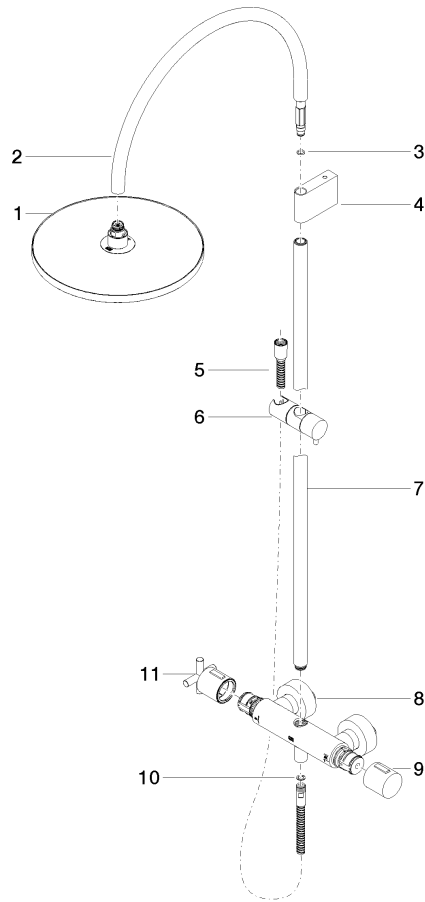

TARA

ST 050 308 6892

- shower with fixed riser projection 452mm
- overhead shower: rain flow
- rain shower Ø 300 mm
- rain shower with anti-scale system
- max. rainshower flow 14 l/min
- Function from: 10 l/min
- rotary diverter with volume control and shut-off function
- slide-on rosettes Ø 70 mm
- height of fittings up to rain shower (bottom edge) 964mm
- height of fittings up to top edge of elbow 1267mm
- gauge 150 mm - 13 mm
- metal shower hose 1750mm with integrated anti-twist protection
- 1/2" connection
- slide bar
- Pipe diameter 23.5 mm

TARA Shower pipe with shower thermostat 300 mm - Brushed Champagne
(22kt Gold)

TARA

ST 050 308 6892

**TARA Shower pipe with shower thermostat 300 mm - Brushed Champagne
(22kt Gold)**

TARA

ST 050 308 6892

mm [inches]

1:10

Flow rate chart

Certificates

Belgaqua_24-006-
27_8.

TARA Shower pipe with shower thermostat 300 mm - Brushed Champagne (22kt Gold)

TARA

ST 050 308 6892
Parts for other finishes can be found here: Chrome

Spare parts list

No.	Item Number	Name	Quantity used	Delivery time
1	04 12 05 091 00-46	shower	1	30
2	04 28 22 346 00-46	pipe	1	60
3	09 14 10 008 90	seal	1	2
4	90 17 11 150 00-46	holder	1	30
5	28 322 970-46	Metal shower hose 1/2" x 3/8" x 1750 mm - Brushed Champagne (22kt Gold)	1	30
6	12 570 970-46	Slide unit - Brushed Champagne (22kt Gold)	1	30
7	90 28 22 349 00-46	pipe	1	30
8	04 17 01 250 00-46	connection	1	60
9	90 17 33 015 00-46	handle	1	30
10	90 14 20 026 00 90	seal	1	2
11	90 17 33 021 00-46	handle	1	30