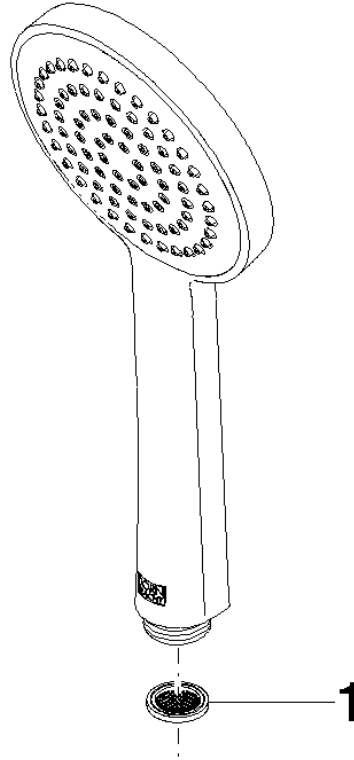

TARA Shower pipe with shower thermostat 300 mm - Brushed Champagne (22kt Gold)

TARA

ST 050 308 6892

- shower with fixed riser projection 452mm
- Rain shower: PURE RAIN, max. flow rate 14 l/min (at 3 bar)
- Function from: 10 l/min
- rain shower Ø 300 mm
- rain shower with anti-scale system
- Hand shower: COMPACT RAIN, max. flow rate 15 l/min (at 3 bar)
- rotary diverter with volume control and shut-off function
- slide-on rosettes Ø 70 mm
- height of fittings up to rain shower (bottom edge) 964mm
- height of fittings up to top edge of elbow 1267mm
- gauge 150 mm - 13 mm
- metal shower hose 1750mm with integrated anti-twist protection
- 1/2" connection
- slide bar
- Pipe diameter 23.5 mm

Individual components of this set

You need the following components for this set

TARA Shower pipe with shower thermostat 300 mm - Brushed Champagne
(22kt Gold)

TARA

ST 050 308 6892

TARA Shower pipe with shower thermostat 300 mm - Brushed Champagne (22kt Gold)

**TARA Shower pipe with shower thermostat 300 mm - Brushed Champagne
(22kt Gold)**

TARA

ST 050 308 6892
mm [inches]

Flow rate chart

Certificates

DVGW_DW-
6517DN0129.

TARA Shower pipe with shower thermostat 300 mm - Brushed Champagne
(22kt Gold)

TARA

ST 050 308 6892
Parts for other
finishes can be found
here: Chrome

Spare parts list

No.	Item Number	Name	Quantity used	Delivery time
1	09 23 01 039 90	sieve	1	2

TARA Shower pipe with shower thermostat 300 mm - Brushed Champagne (22kt Gold)