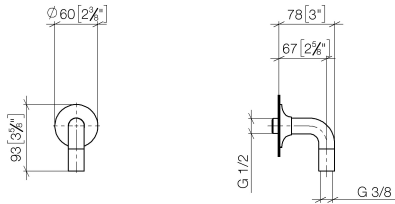

28 450 809

- 3/8" shower outlet
- rosette Ø 60 mm
- 1/2" connection

Intrinsic protection against back flow.

	Dark Chrome	28 450 809-19
	Chrome	28 450 809-00
	Brushed Platinum	28 450 809-06
	Platinum	28 450 809-08
	Brushed Durabronze (23kt Gold)	28 450 809-28
	Brushed Champagne (22kt Gold)	28 450 809-46
	Champagne (22kt Gold)	28 450 809-47
	Brushed Dark Platinum	28 450 809-99

Recommended miscellaneous

- Concealed wall elbow -**
- max. recess depth 163 mm
 - min. recess depth 90 mm

35 085 970 90

28 450 809

mm [inches]

Flow rate chart

Certificates

Belgaqua_22_280_2
7_7.