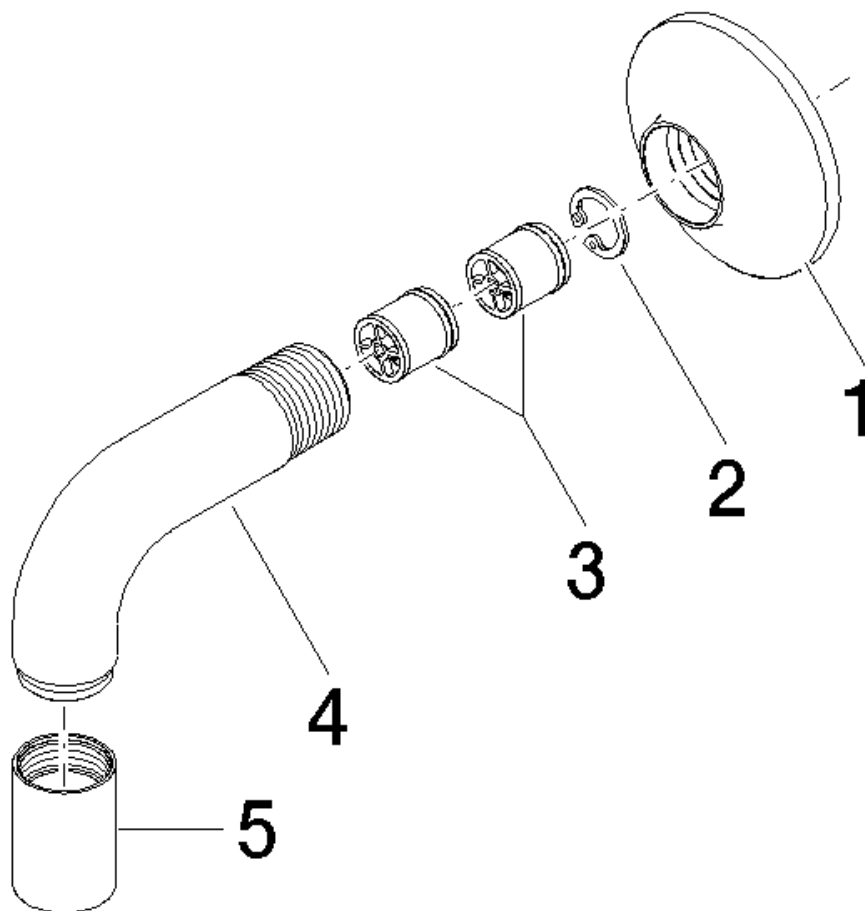

Shower - VAIA
VAIA Wall elbow - Dark Chrome
Article number: 28 450 809-19

Shower - VAIA
VAIA Wall elbow - Dark Chrome
Article number: 28 450 809-19

Spare parts list

Position	Quantity used	Item Number	Spare part	Delivery time (Working days)
1	1	90 27 80 021 00-19	rosette	45
2	1	09 16 01 014 90	ring	2
3	2	90 23 01 141 00 90	back-flow preventer	2
4	1	09 11 03 123-19	connection	60
5	1	90 21 02 069 00-19	cover	45