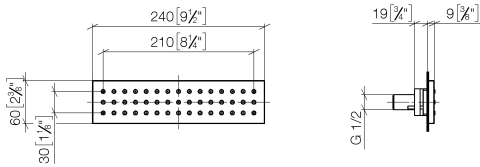

WATER BAR Concealed body spray - Dark Chrome

IMO

36 527 979

- HORIZONTAL RAIN, max. flow rate 9 l/min (at 3 bar)
- with anti-scale system
- cover plate 240 x 60 mm
- 1/2" connection

Fits: IMO, LULU, MADISON, MEM, TARA, CL.1, LISSÉ, VAIA, META, CYO

Required miscellaneous

- Concealed wall installation box - 35 206 970 90**
- max. recess depth 173 mm
 - min. recess depth 100 mm

Recommended miscellaneous

- xGRID Attachment set for integrating in the dry wall construction - 12 340 970 90**

Required miscellaneous

- xGRID Installation track 555 mm - 12 360 970 90**

36 527 979

mm [inches]

Flow rate chart

36 527 979

Spare parts list

No.	Item Number	Name	Quantity used	Delivery time
1	90 11 02 137 00 90	connection	1	2
2	90 11 02 332 01-00	insert	1	10
3	09 27 99 001-19	rosette	1	45
4	09 31 11 006 90	pin	2	2