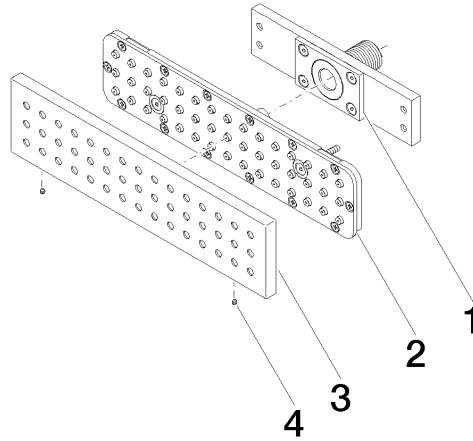

Required miscellaneous

- Concealed wall installation box - 35 206 970 90**
- max. recess depth 173 mm
 - min. recess depth 100 mm

Recommended miscellaneous

- xGRID Attachment set for integrating in the dry wall construction - 12 340 970 90**

Required miscellaneous

- xGRID Installation track 555 mm - 12 360 970 90**

36 527 979

mm [inches]

Flow rate chart

36 527 979

Spare parts list

No.	Item Number	Name	Quantity used	Delivery time
1	90 11 02 137 00 90	connection	1	2
2	90 11 02 332 01-00	insert	1	10
3	09 27 99 001-19	rosette	1	45
4	09 31 11 006 90	pin	2	2