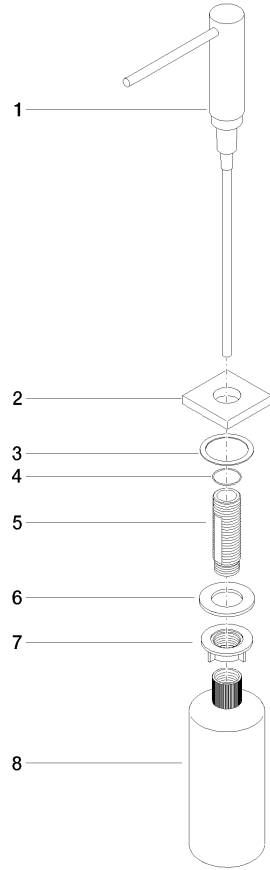

Dispenser with rosette - Brushed Chrome

MEM

82 439 970

- 124mm projection
- 500 ml bottle
- can be filled from the top
- rotating pump head
- height 124 mm
- hole diameter 25 mm
- individual rosette 55 x 55 mm

Goes with LOT

Fits: MEM, CYO

	Brushed Chrome	82 439 970-93
	Chrome	82 439 970-00
	Brushed Platinum	82 439 970-06
	Platinum	82 439 970-08
	Durabrand (23kt Gold)	82 439 970-09
	Dark Chrome	82 439 970-19
	Brushed Durabrand (23kt Gold)	82 439 970-28
	Brushed Champagne (22kt Gold)	82 439 970-46
	Champagne (22kt Gold)	82 439 970-47
	Brushed Dark Platinum	82 439 970-99

82 439 970

mm [inches]

82 439 970

Parts for other finishes can be found here: [Chrome](#)

Spare parts list

No.	Item Number	Name	Quantity used	Delivery time
1	90 10 10 538 00-93	dispenser	1	20
2	08 27 97 505-93	rosette	1	20
3	08 10 10 624 90	disc	1	2
4	09 14 10 151 90	seal	1	2
5	08 10 10 527 90	holder	1	2
6	09 14 05 014 90	seal	1	2
7	08 10 10 517 90	nut	1	2
8	90 10 10 603 00 90	container	1	2