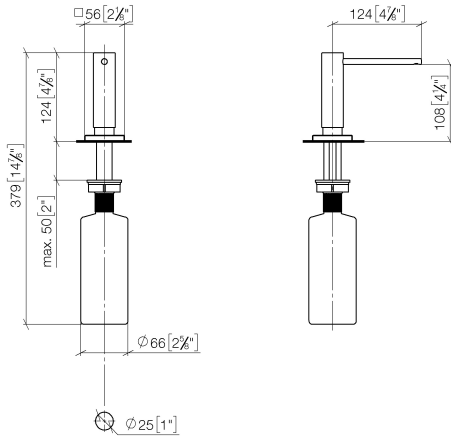

Dispenser with rosette - Brushed Chrome

MEM

82 439 970

- 124mm projection
- 500 ml bottle
- can be filled from the top
- rotating pump head
- height 124 mm
- hole diameter 25 mm
- individual rosette 55 x 55 mm

Goes with LOT

Fits: MEM, CYO

	Brushed Chrome	82 439 970-93
	Chrome	82 439 970-00
	Brushed Platinum	82 439 970-06
	Platinum	82 439 970-08
	Durabrand (23kt Gold)	82 439 970-09
	Dark Chrome	82 439 970-19
	Brushed Durabrand (23kt Gold)	82 439 970-28
	Brushed Champagne (22kt Gold)	82 439 970-46
	Champagne (22kt Gold)	82 439 970-47
	Brushed Dark Platinum	82 439 970-99

82 439 970

mm [inches]

82 439 970

Parts for other finishes can be found here: [Chrome](#)

Spare parts list

No.	Item Number	Name	Quantity used	Delivery time
1	90 10 10 538 00-93	dispenser	1	20
2	08 27 97 505-93	rosette	1	20
3	08 10 10 624 90	disc	1	2
4	09 14 10 151 90	seal	1	2
5	08 10 10 527 90	holder	1	2
6	09 14 05 014 90	seal	1	2
7	08 10 10 517 90	nut	1	2
8	90 10 10 603 00 90	container	1	2