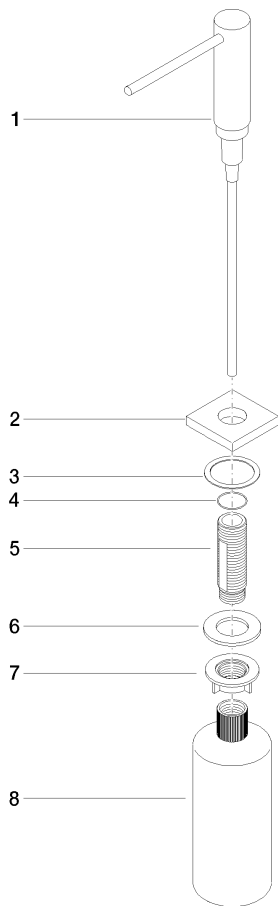

Kitchen - MEM
Dispenser with rosette - Brushed Chrome
Article number: 82 439 970-93

Kitchen - MEM
Dispenser with rosette - Brushed Chrome
Article number: 82 439 970-93

Spare parts list

Position	Quantity used	Item Number	Spare part	Delivery time (Working days)
1	1	90 10 10 538 00-93	dispenser	20
2	1	08 27 97 505-93	rosette	20
3	1	08 10 10 624 90	disc	2
4	1	09 14 10 151 90	seal	2
5	1	08 10 10 527 90	holder	2
6	1	09 14 05 014 90	seal	2
7	1	08 10 10 517 90	nut	2
8	1	90 10 10 603 00 90	container	2