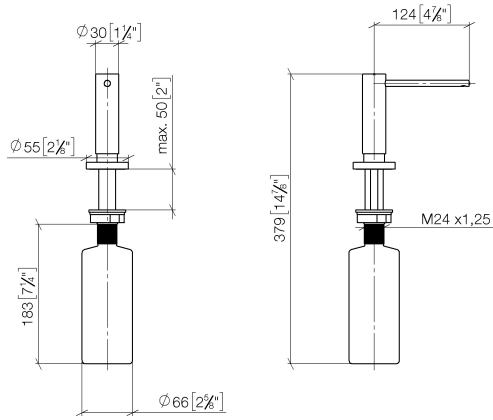

Dispenser with rosette - Brushed Durabron (23kt Gold)

82 444 970

- 124mm projection
- 500 ml bottle
- can be filled from the top
- rotating pump head
- height 124 mm
- rosette Ø 55 mm
- hole diameter 25 mm

Goes with ELIO, MEM, META SQUARE, TARA and TARA ULTRA

	Brushed Durabron (23kt Gold)	82 444 970-28
	Chrome	82 444 970-00
	Brushed Platinum	82 444 970-06
	Platinum	82 444 970-08
	Durabron (23kt Gold)	82 444 970-09
	Dark Chrome	82 444 970-19
	Matte Black	82 444 970-33
	Brushed Champagne (22kt Gold)	82 444 970-46
	Champagne (22kt Gold)	82 444 970-47
	Brushed Chrome	82 444 970-93
	Brushed Dark Platinum	82 444 970-99

Dispenser with rosette - Brushed Durabronz (23kt Gold)

82 444 970

mm [inches]

Dispenser with rosette - Brushed Durabronz (23kt Gold)

82 444 970

Parts for other finishes can be found here: [Chrome](#)

Spare parts list

No.	Item Number	Name	Quantity used	Delivery time
1	90 10 10 538 00-28	dispenser	1	20
2	90 27 97 506 00-28	rosette	1	20
3	09 14 10 151 90	seal	1	2
4	08 10 10 527 90	holder	1	2
5	05 23 10 001 00 90	fixing set	1	2
6	90 10 10 603 00 90	container	1	2