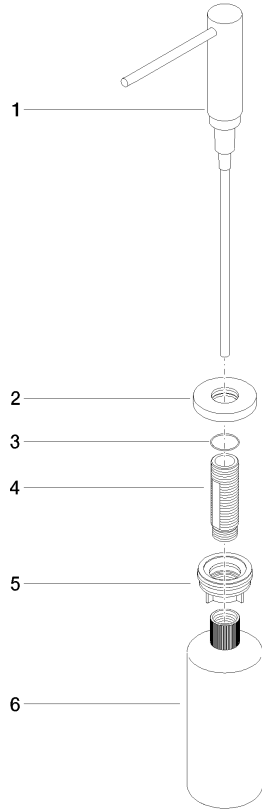

Dispenser with rosette - Brushed Durabron (23kt Gold)

82 444 970

- 124mm projection
- 500 ml bottle
- can be filled from the top
- rotating pump head
- height 124 mm
- rosette Ø 55 mm
- hole diameter 25 mm

Goes with ELIO, MEM, META SQUARE, TARA and TARA ULTRA

	Brushed Durabron (23kt Gold)	82 444 970-28
	Chrome	82 444 970-00
	Brushed Platinum	82 444 970-06
	Platinum	82 444 970-08
	Durabron (23kt Gold)	82 444 970-09
	Dark Chrome	82 444 970-19
	Matte Black	82 444 970-33
	Brushed Champagne (22kt Gold)	82 444 970-46
	Champagne (22kt Gold)	82 444 970-47
	Brushed Chrome	82 444 970-93
	Brushed Dark Platinum	82 444 970-99

Dispenser with rosette - Brushed Durabronz (23kt Gold)

82 444 970

mm [inches]

Dispenser with rosette - Brushed Durabronz (23kt Gold)

82 444 970

Parts for other finishes can be found here: [Chrome](#)

Spare parts list

No.	Item Number	Name	Quantity used	Delivery time
1	90 10 10 538 00-28	dispenser	1	20
2	90 27 97 506 00-28	rosette	1	20
3	09 14 10 151 90	seal	1	2
4	08 10 10 527 90	holder	1	2
5	05 23 10 001 00 90	fixing set	1	2
6	90 10 10 603 00 90	container	1	2