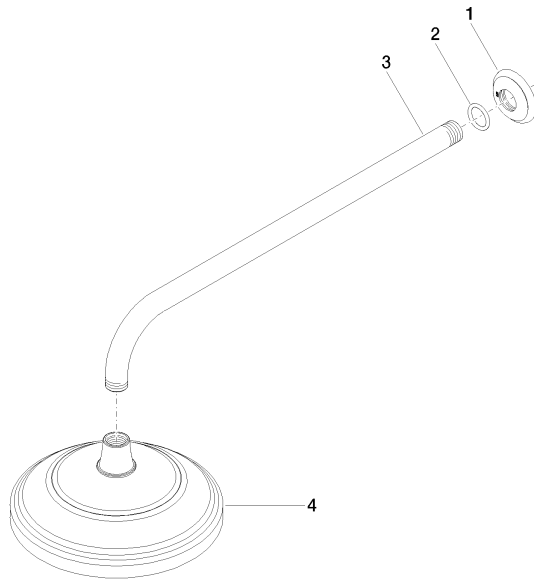

**MADISON Rain shower with wall fixing FlowReduce 200 mm - Brushed  
Durabron (23kt Gold)**

MADISON

28 544 977

- 435mm projection
- rain shower Ø 200 mm
- rain flow
- max. flow 7 l/min
- Function from: 6.5 l/min
- rosette Ø 55 mm
- 1/2" connection
- with anti-scale system
- This product can help a building to meet requirements of Green Building Rating Systems, e.g. LEED®, BREEAM®, DGNB

	Brushed Durabron (23kt Gold)	28 544 977-28
	Chrome	28 544 977-00
	Brushed Platinum	28 544 977-06
	Platinum	28 544 977-08
	Durabron (23kt Gold)	28 544 977-09
	Brushed Dark Platinum	28 544 977-99

**MADISON Rain shower with wall fixing FlowReduce 200 mm - Brushed  
Durabronz (23kt Gold)**

MADISON

28 544 977  
mm [inches]

**Flow rate chart**

28 544 977

Parts for other  
finishes can be found  
here: [Chrome](#)

### Spare parts list

No.	Item Number	Name	Quantity used	Delivery time
1	09 27 35 003-28	rosette	1	60
2	90 14 10 026 00 90	seal	1	2
3	09 11 03 017-28	connection	1	60
4	90 12 05 038 20-28	shower	1	20