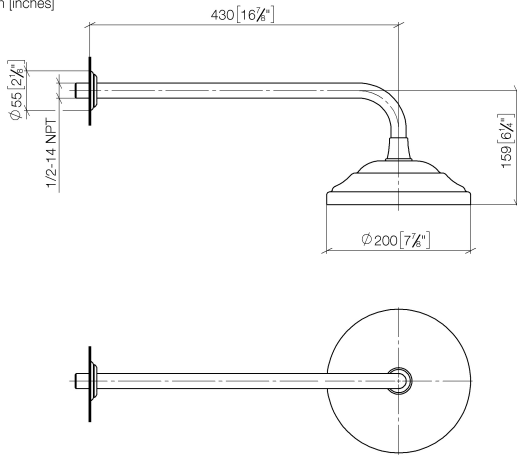

**MADISON Rain shower with wall fixing FlowReduce 200 mm - Brushed  
Durabron (23kt Gold)**

MADISON

28 544 977

- 435mm projection
- rain shower Ø 200 mm
- rain flow
- max. flow 7 l/min
- Function from: 6.5 l/min
- rosette Ø 55 mm
- 1/2" connection
- with anti-scale system
- This product can help a building to meet requirements of Green Building Rating Systems, e.g. LEED®, BREEAM®, DGNB

	Brushed Durabron (23kt Gold)	28 544 977-28
	Chrome	28 544 977-00
	Brushed Platinum	28 544 977-06
	Platinum	28 544 977-08
	Durabron (23kt Gold)	28 544 977-09
	Brushed Dark Platinum	28 544 977-99

**MADISON Rain shower with wall fixing FlowReduce 200 mm - Brushed  
Durabronz (23kt Gold)**

MADISON

28 544 977  
mm [inches]

**Flow rate chart**

28 544 977

Parts for other  
finishes can be found  
here: [Chrome](#)

### Spare parts list

No.	Item Number	Name	Quantity used	Delivery time
1	09 27 35 003-28	rosette	1	60
2	90 14 10 026 00 90	seal	1	2
3	09 11 03 017-28	connection	1	60
4	90 12 05 038 20-28	shower	1	20