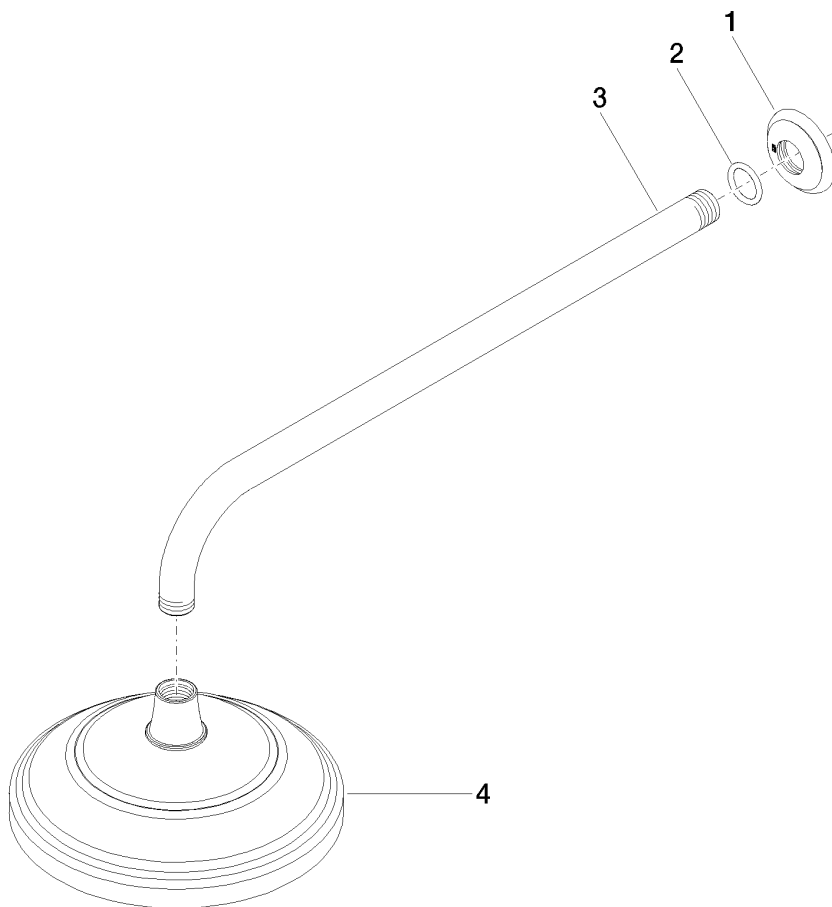

Shower - MADISON

MADISON Rain shower with wall fixing FlowReduce 200 mm - Brushed Durabronz (23kt Gold)

Article number: 28 544 977-28

Spare parts list

Position	Quantity used	Item Number	Spare part	Delivery time (Working days)
1	1	09 27 35 003-28	rosette	60
2	1	90 14 10 026 00 90	seal	2
3	1	09 11 03 017-28	connection	60
4	1	90 12 05 038 20-28	shower	20

Shower - MADISON

MADISON Rain shower with wall fixing FlowReduce 200 mm - Brushed Durabronze (23kt Gold)

Article number: 28 544 977-28