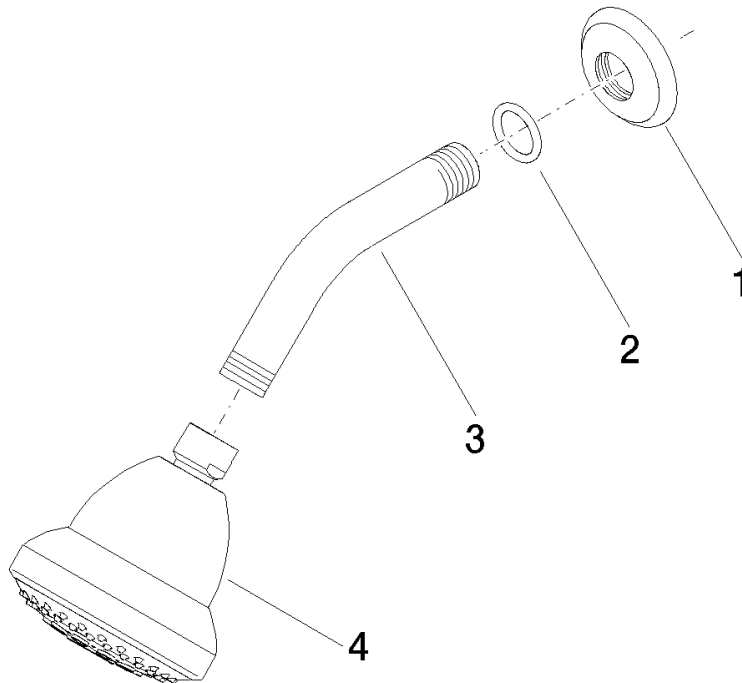

Shower - MADISON

MADISON Shower head FlowReduce - Brushed Dark Platinum

Article number: 28 508 360-99 0010

Spare parts list

Position	Quantity used	Item Number	Spare part	Delivery time (Working days)
1	1	09 27 35 003-99	rosette	45
2	1	90 14 10 026 00 90	seal	2
3	1	09 11 03 011-99	connection	45
4	1	04 12 11 120 01-99	shower	45

Shower - MADISON

MADISON Shower head FlowReduce - Brushed Dark Platinum

Article number: 28 508 360-99 0010