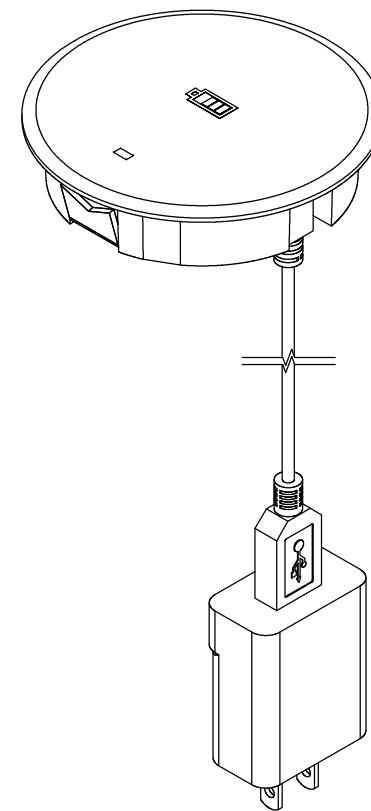

ø90.00mm
[ø3 17/32]

TOP VIEW

FRONT VIEW

NOTES:

1. Mobile device must have a wireless charging receiver.
2. Wireless output is 5W Max.
3. USB cord length is 5 ft.
4. Power adapter dimension is about 1 27/32 X 1 1/2 X 29/32.