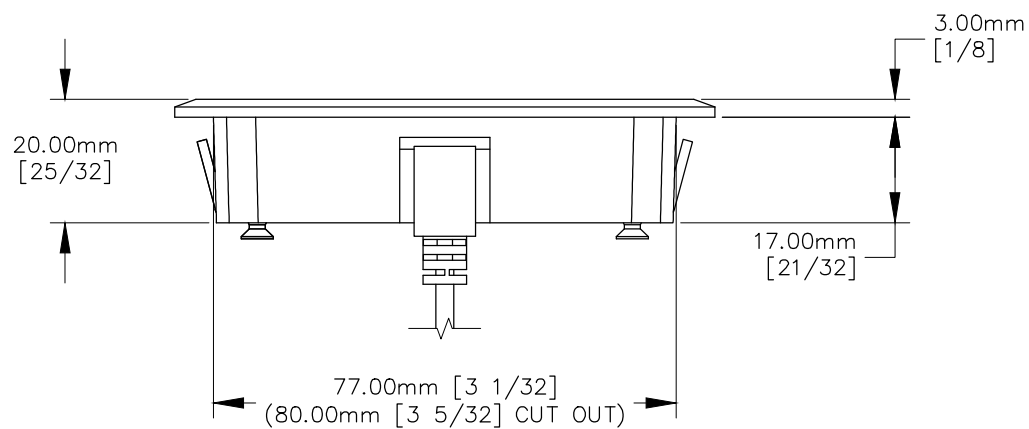

ø90.00mm
[ø3 17/32]

TOP VIEW

FRONT VIEW

NOTES:

1. Mobile device must have a wireless charging receiver.
2. Wireless output is 5W Max.
3. USB cord length is 5 ft.
4. Power adapter dimension is about 1 27/32 X 1 1/2 X 29/32.