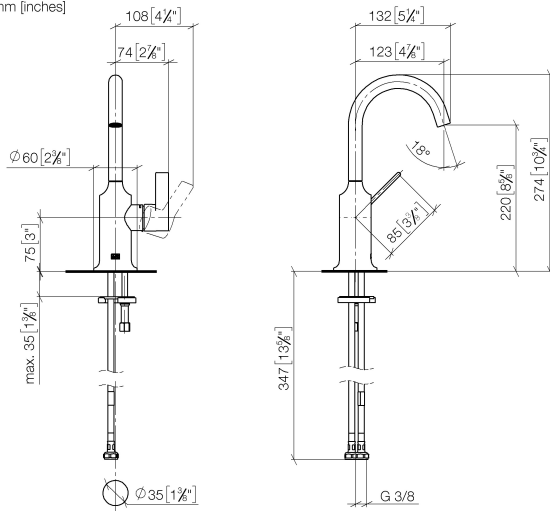

VAIA Single-lever basin mixer without pop-up waste - Brushed Durabron (23kt Gold)

VAIA

33 525 809

- 123mm projection
- pivotable spout 360°
- circular, air-enriched flow
- height of mixer 274 mm
- height up to aerator 220 mm
- hole diameter 35 mm
- 2x screw-in M 8 x 1 pressure hose, leak-tested
- max. flow 5.7 l/min
- lead-free
- This product can help a building to meet requirements of Green Building Rating Systems, e.g. LEED®, BREEAM®, DGNB

	Brushed Durabron (23kt Gold)	33 525 809-28
	Chrome	33 525 809-00
	Brushed Platinum	33 525 809-06
	Platinum	33 525 809-08
	Dark Chrome	33 525 809-19
	Brushed Champagne (22kt Gold)	33 525 809-46
	Champagne (22kt Gold)	33 525 809-47
	Brushed Dark Platinum	33 525 809-99

33 525 809
mm [inches]

Flow rate chart

Certificates

WRAS_1810005. LGA_29299. GDV_0400313.

33 525 809
Parts for other
finishes can be found
here: [Chrome](#)

Spare parts list

No.	Item Number	Name	Quantity used	Delivery time
1	90 28 22 312 00-28	spout	1	20
2	90 15 05 042 00 90	cartridge	1	2
3	09 24 04 266 90	nut	1	2
4	09 14 10 091 90	seal	1	2
5	09 28 30 021-28	cover	1	20
6	09 20 80 020-28	handle	1	20
7	90 31 11 030 00 90	pin	1	2
8	90 31 20 087 00-28	plug	1	20
9	09 31 11 011 90	pin	1	2
10	04 30 11 038 00 90	fixing set	1	2
11	04 30 04 100 00 90	hose	2	2