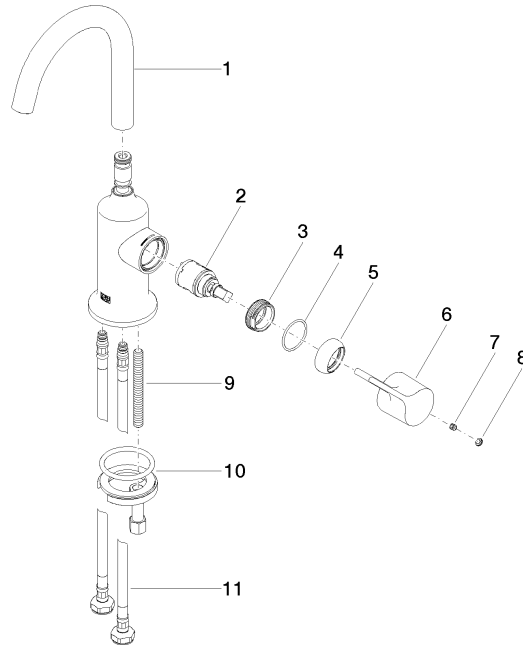

VAIA Single-lever basin mixer without pop-up waste - Brushed Durabron (23kt Gold)

VAIA

33 525 809

- 123mm projection
- pivotable spout 360°
- circular, air-enriched flow
- height of mixer 274 mm
- height up to aerator 220 mm
- hole diameter 35 mm
- 2x screw-in M 8 x 1 pressure hose, leak-tested
- max. flow 5.7 l/min
- lead-free
- This product can help a building to meet requirements of Green Building Rating Systems, e.g. LEED®, BREEAM®, DGNB

33 525 809
mm [inches]

Flow rate chart

Certificates

WRAS_1810005. LGA_29299. GDV_0400313.

33 525 809
Parts for other
finishes can be found
here: [Chrome](#)

Spare parts list

No.	Item Number	Name	Quantity used	Delivery time
1	90 28 22 312 00-28	spout	1	20
2	90 15 05 042 00 90	cartridge	1	2
3	09 24 04 266 90	nut	1	2
4	09 14 10 091 90	seal	1	2
5	09 28 30 021-28	cover	1	20
6	09 20 80 020-28	handle	1	20
7	90 31 11 030 00 90	pin	1	2
8	90 31 20 087 00-28	plug	1	20
9	09 31 11 011 90	pin	1	2
10	04 30 11 038 00 90	fixing set	1	2
11	04 30 04 100 00 90	hose	2	2