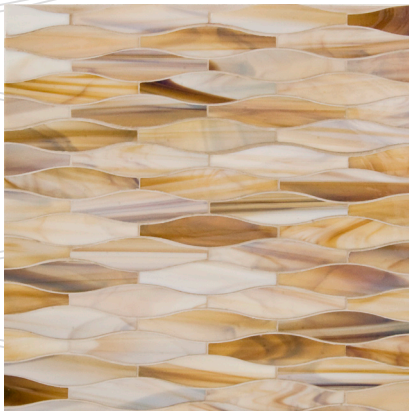

ARTISTIC TILE

TREBLE

Coltrane Cream

Mingus Grey

Bourbon Street Caramel

Fats Brown

Dizzy Plum

JAZZ GLASS COLLECTION