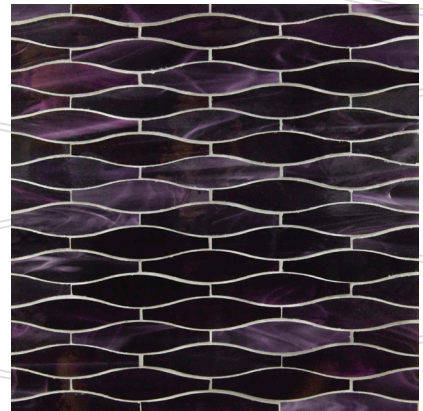

ARTISTIC TILE

TREBLE

Coltrane Cream

Mingus Grey

Bourbon Street Caramel

Fats Brown

Dizzy Plum

JAZZ GLASS COLLECTION

INSTALLATION / MAINTENANCE

- modified white thin-set
- un-sanded grout
- ph neutral cleaner
- dry layout prior to installation
- back butter

Treble
10-1/4 x 12-1/4" x 1/8"
interlocking mesh - backed mosaic