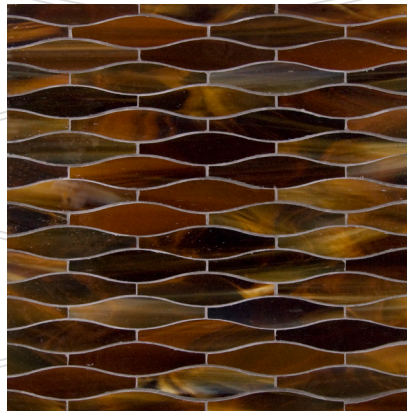

ARTISTIC TILE

TREBLE

Coltrane Cream

Mingus Grey

Bourbon Street Caramel

Fats Brown

Dizzy Plum

JAZZ GLASS COLLECTION

INSTALLATION / MAINTENANCE

- modified white thin-set
- un-sanded grout
- ph neutral cleaner
- dry layout prior to installation
- back butter

Treble
10-1/4 x 12-1/4" x 1/8"
interlocking mesh - backed mosaic