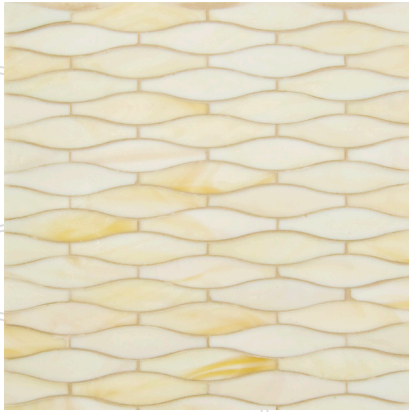

ARTISTIC TILE

TREBLE

Coltrane Cream

Mingus Grey

Bourbon Street Caramel

Fats Brown

Dizzy Plum

JAZZ GLASS COLLECTION

INSTALLATION / MAINTENANCE

- modified white thin-set
- un-sanded grout
- ph neutral cleaner
- dry layout prior to installation
- back butter

Treble
10-1/4 x 12-1/4" x 1/8"
interlocking mesh - backed mosaic