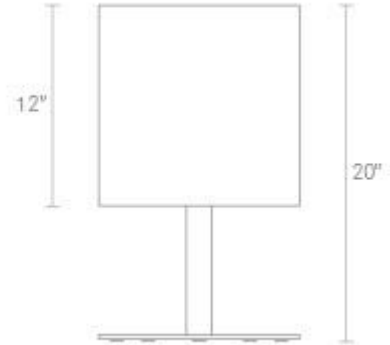

Plot Medium Planter

Green thumb or all thumbs, these planters improve the chance of your plants looking sharp even when you forget to water them. Powder coated aluminum with a removable plastic drainage plug. Use inside or out.