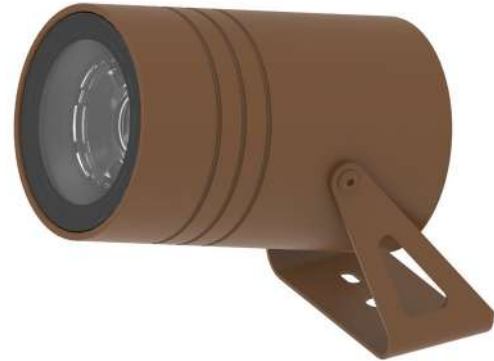

Esyr Cob 110-277V 12,5W

Floodlights

Code: 3186

Application

Ceiling / wall / floor

- Adjustable floodlight IP66
- Aluminum alloy body with glass front protection
- Installation with bracket or on ground with steel picket
- Withdrawn non-dazzling optic
- Provided with 1m of 3x1 neoprene cable
- Power supply unit incorporated

KELVIN	CRI	REAL OUTPUT
2700	90	~ 1080
3000	90	~ 1360
4000	80	~ 1380

 Code: **3186**

SHAPE	FINISH	COLOUR	OPTICALS
Round	White	4000 K	20°
	Grey	3000 K	50°
	Corten	2700 K	70°
			Diffused

Input: 110-277V

ACCESSORIES

- 30750001 Steel picket
- 307500012 Neoprene cable 3x1
- 307500005 IP68 connector
- 307500023 Non dazzling system

Mail: sales@gordonbullard.com

Web: www.bullardbollards.com

Tel: 1-877-964-4646

991 South Gull Lake Dr