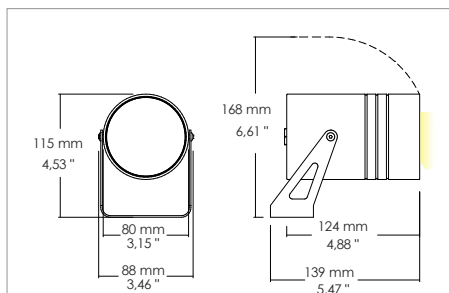

ACCESSORIES

- 30750001 Steel picket
- 307500012 Neoprene cable 3x1
- 307500005 IP68 connector
- 307500023 Non dazzling system