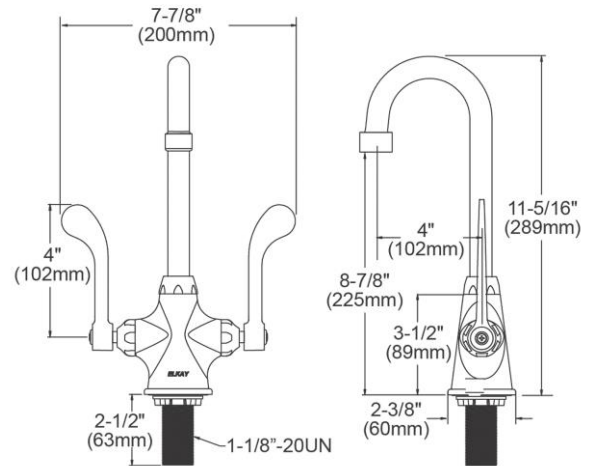

PART: _____ QTY: _____
PROJECT: _____
CONTACT: _____
DATE: _____
NOTES: _____
APPROVAL: _____

In keeping with our policy of continuing product improvement, Elkay reserves the right to change product specifications without notice. Please visit elkay.com for the most current version of Elkay product specification sheets. This specification describes an Elkay product with design, quality, and functional benefits to the user. When making a comparison of other producers' offerings, be certain these features are not overlooked.