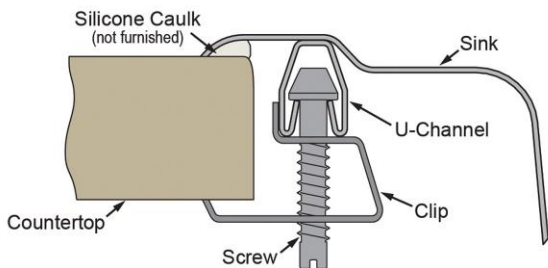

PRODUCT SPECIFICATIONS

Celebrity® Stainless Steel 25" x 17" x 6-1/2" 2-Hole Single Bowl Drop-in Classroom ADA Sink and Faucet Kit. Sink is manufactured from 20 gauge 304 Stainless Steel with a Brushed Satin finish, Center drain placement, and Bottom only pads.

Installation Type:	Drop-in, Sink Kits
Material:	304 Stainless Steel
Finish:	Brushed Satin
Gauge:	20
Sound Deadening:	Bottom only pads
Number of Bowls:	1
Sink Dimensions:	25" x 17" x 6-1/2"
Bowl 1 Dimensions:	15-3/4" x 14" x 6-3/8"
Drain Size:	3-1/2" (89mm)
Drain Location:	Center
Minimum Cabinet Size:	30"
Mounting Hardware:	Part # 64090012 included for countertops up to 3/4" (19mm) thick
Template Included:	No
Cutout Template #:	1000001246

Template is available for download at elkay.com. CAD software will be required to open the template.

Cutout Dimensions for Drop-in Installation:

24-3/8" x 16-3/8" (619mm x 416mm) with 1-1/2" (38mm) corner radius

Installation Profile:

Included with Product: LKDVR208513LC faucet, LKVR18 drain, LKVR1141A bubblers

A Century of Tradition and Quality.

For more than 100 years, Elkay has been making innovative products and providing exceptional customer care. We take pride in offering plumbing products that make life easier, inspire change and leave the world a better place.

Product Compliance: ADA & ICC A117.1
ASME A112.19.3/CSA B45.4
Faucet: ASME A112.18.1/CSA B125.1
CEC
NSF 372 (lead free)
NSF 61 (Q≤1)
Accessory: ASME A112.18.2/CSA B125.2

Complies with ADA & ICC A117.1 accessibility requirements when installed according to the requirements outlined in these standards.

- [Clean and Care Manual (PDF)](#)
- [Installation Instructions (PDF) - 1000005236](#)
- [Installation Instructions (PDF) - 0000001000](#)
- [Installation Instructions (PDF) - 1000005235 drain](#)
- [Warranty (PDF)](#)

PART: _____ QTY: _____
PROJECT: _____
CONTACT: _____
DATE: _____
NOTES: _____
APPROVAL: _____

In keeping with our policy of continuing product improvement, Elkay reserves the right to change product specifications without notice. Please visit elkay.com for the most current version of Elkay product specification sheets. This specification describes an Elkay product with design, quality, and functional benefits to the user. When making a comparison of other producers' offerings, be certain these features are not overlooked.