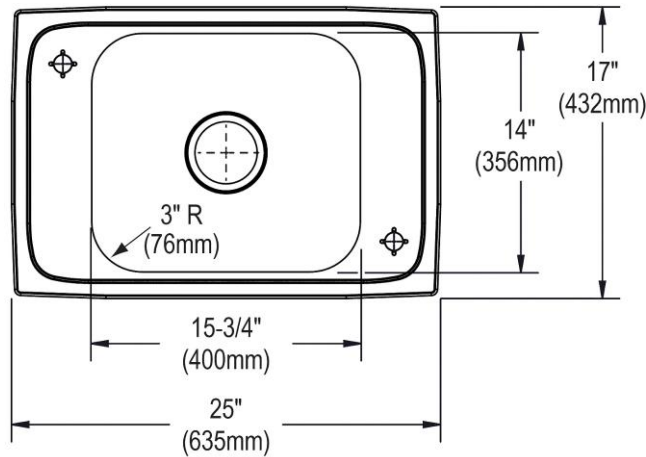

Installation Type:	Drop-in, Sink Kits
Material:	304 Stainless Steel
Finish:	Brushed Satin
Gauge:	20
Sound Deadening:	Bottom only pads
Number of Bowls:	1
Sink Dimensions:	25" x 17" x 6-1/2"
Bowl 1 Dimensions:	15-3/4" x 14" x 6-3/8"
Drain Size:	3-1/2" (89mm)
Drain Location:	Center
Minimum Cabinet Size:	30"
Mounting Hardware:	Part # 64090012 included for countertops up to 3/4" (19mm) thick
Template Included:	No
Cutout Template #:	1000001246

Template is available for download at elkay.com. CAD software will be required to open the template.

Cutout Dimensions for Drop-in Installation:

24-3/8" x 16-3/8" (619mm x 416mm) with 1-1/2" (38mm) corner radius

1-1/8" (29mm) Diameter Slotted Holes (2 Places)

In keeping with our policy of continuing product improvement, Elkay reserves the right to change product specifications without notice. Please visit elkay.com for the most current version of Elkay product specification sheets. This specification describes an Elkay product with design, quality, and functional benefits to the user. When making a comparison of other producers' offerings, be certain these features are not overlooked.