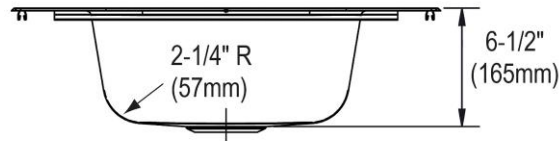

Included Accessories		
LKDVR208513LC	Elkay® Single Hole 12-1/2" Vandal Resistant Deck Mount Faucet with Gooseneck Spout Lever Handle on Left Side Chrome Spec Sheet (PDF)	
LKVR1141A	Elkay Vandal Resistant Classroom Bubbler Spec Sheet (PDF)	
LKVR18	3-1/2" Drain Nickel Plated Brass Body Vandal-resistant Strainer and Tailpiece Spec Sheet (PDF)	

1-1/8" (29mm) Diameter Slotted Holes (2 Places)

In keeping with our policy of continuing product improvement, Elkay reserves the right to change product specifications without notice. Please visit elkay.com for the most current version of Elkay product specification sheets. This specification describes an Elkay product with design, quality, and functional benefits to the user. When making a comparison of other producers' offerings, be certain these features are not overlooked.