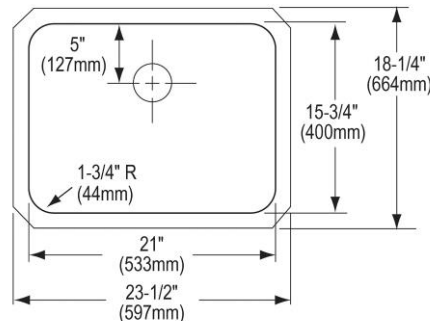

Included with Product: One LKPD1 Perfect Drain and strainer.

A Century of Tradition and Quality. For more than 100 years, Elkay has been making innovative products and providing exceptional customer care. We take pride in offering plumbing products that make life easier, inspire change and leave the world a better place.

Product Compliance: ASME A112.19.3/CSA B45.4
Accessory: ASME A112.18.2/CSA B125.2

Sinks are listed by IAPMO® as meeting the applicable requirements of the Uniform Plumbing Code®, International Plumbing Code®, and National Plumbing Code of Canada.

- [Clean and Care Manual (PDF)](#)
- [Installation Instructions (PDF) - 1000005239](#)
- [Installation Instructions (PDF) - 74180289 Disposer](#)
- [Installation Instructions (PDF) - 74180340-USA Drain](#)
- [Installation Instructions (PDF) - Garbage Disposer Compatibility Guide](#)
- [Warranty (PDF)](#)