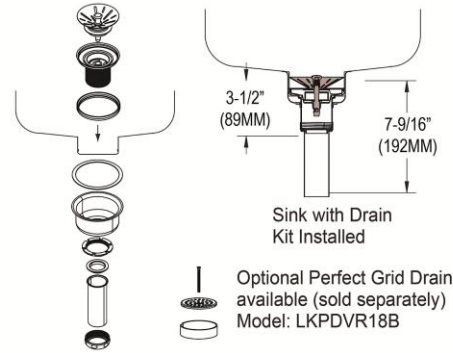

Included Accessories		
LKPD1	Perfect Drain® Fitting Type 304 Stainless Steel Body and Strainer Spec Sheet (PDF)	
Optional Accessories		
LKWOBG2115SS	Elkay Stainless Steel 20" x 14-3/4" x 1" Bottom Grid Spec Sheet (PDF)	
CB1516	Elkay Hardwood 15" x 16-3/4" x 3/4" Cutting Board Spec Sheet (PDF)	
LKDS35	3-1/2" Garbage Disposal Stopper / Strainer for use with Perfect Drain® -Satin Finish Spec Sheet (PDF)	
LKDS99	3-1/2" Garbage Disposal Stopper / Strainer for use with Perfect Drain® -Chrome Polished Stainless Steel Spec Sheet (PDF)	
LKPDVR18B	Perfect Drain® Chrome Plated Brass Body Vandal-resistant Strainer Spec Sheet (PDF)	
LKGT1041	Elkay Gourmet Single Hole Kitchen Faucet Pull-out Spray and Lever Handle with Hi and Mid-rise Base Options Spec Sheet (PDF)	

In keeping with our policy of continuing product improvement, Elkay reserves the right to change product specifications without notice. Please visit elkay.com for the most current version of Elkay product specification sheets. This specification describes an Elkay product with design, quality, and functional benefits to the user. When making a comparison of other producers' offerings, be certain these features are not overlooked. Latest version of the spec sheet available: <https://www.elkayfiles.com/spec-sheets/ELUH211510PD_spec.pdf>