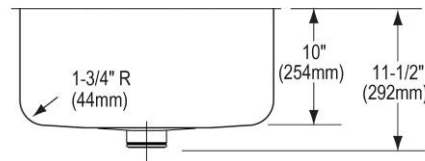

Included with Product: One LKPD1 Perfect Drain and strainer.

A Century of Tradition and Quality. For more than 100 years, Elkay has been making innovative products and providing exceptional customer care. We take pride in offering plumbing products that make life easier, inspire change and leave the world a better place.

Product Compliance: ASME A112.19.3/CSA B45.4
Accessory: ASME A112.18.2/CSA B125.2

Sinks are listed by IAPMO® as meeting the applicable requirements of the Uniform Plumbing Code®, International Plumbing Code®, and National Plumbing Code of Canada.

- [Clean and Care Manual (PDF)](#)
- [Installation Instructions (PDF) - 1000005239](#)
- [Installation Instructions (PDF) - 74180289 Disposer](#)
- [Installation Instructions (PDF) - 74180340-USA Drain](#)
- [Installation Instructions (PDF) - Garbage Disposer Compatibility Guide](#)
- [Warranty (PDF)](#)