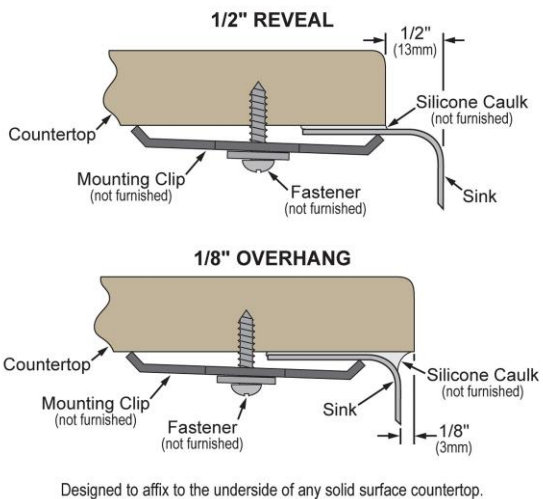

PRODUCT SPECIFICATIONS

Lustertone® Classic Stainless Steel 23-1/2" x 18-1/4" x 10" Single Bowl Undermount Sink with Perfect Drain®. Sink is manufactured from 18 gauge 304 Stainless Steel with a Lustrous Satin finish, Rear Center drain placement, and Sides and Bottom pads.

Installation Type:	Undermount
Material:	304 Stainless Steel
Special Features:	Perfect Drain
Finish:	Lustrous Satin
Gauge:	18
Sound Deadening:	Sides and Bottom pads
Number of Bowls:	1
Sink Dimensions:	23-1/2" x 18-1/4" x 11-1/2"
Bowl 1 Dimensions:	21" x 15-3/4" x 10"
Drain Size:	3-3/8" (86mm)
Drain Location:	Rear Center
Minimum Cabinet Size:	27"
Mounting Hardware:	Undermount brackets sold separately
Template Included:	Yes
Cutout Template #:	1000001400

Template is available for download at elkay.com. CAD software will be required to open the template.

Perfect Drain: Seamlessly welded stainless steel collar eliminates the gap between a traditional drain and the sink for a more sanitary and gap free installation. Select garbage disposers can be installed on either sink bowl for user convenience. Please see our Garbage Disposer Compatibility Guide.

Installation Profile: