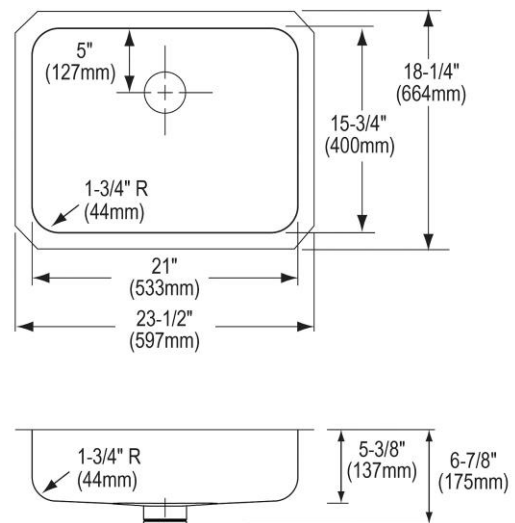

Included with Product: One LKPD1 Perfect Drain and strainer

A Century of Tradition and Quality. For more than 100 years, Elkay has been making innovative products and providing exceptional customer care. We take pride in offering plumbing products that make life easier, inspire change and leave the world a better place.

Product Compliance: ADA & ICC A117.1
ASME A112.19.3/CSA B45.4
Accessory: ASME A112.18.2/CSA B125.2

Sinks are listed by IAPMO® as meeting the applicable requirements of the Uniform Plumbing Code®, International Plumbing Code®, and National Plumbing Code of Canada.

Complies with ADA & ICC A117.1 accessibility requirements when installed according to the requirements outlined in these standards.

- [Clean and Care Manual (PDF)](#)
- [Installation Instructions (PDF) - 1000005239](#)
- [Installation Instructions (PDF) - 74180289_Disposer](#)
- [Installation Instructions (PDF) - 74180340-USA_Drain](#)
- [Installation Instructions (PDF) - Garbage Disposer Compatibility Guide](#)
- [Warranty (PDF)](#)