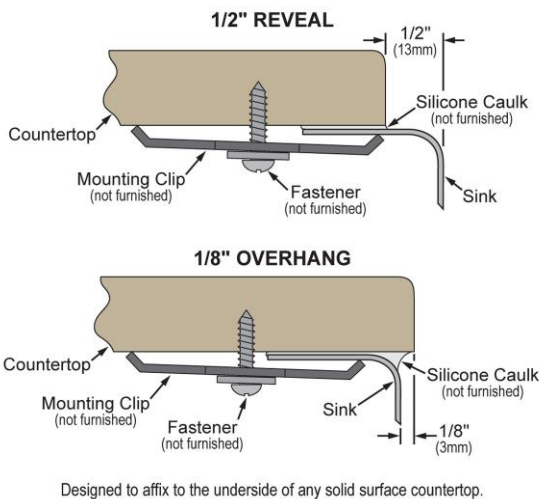

PRODUCT SPECIFICATIONS

Lustertone® Classic Stainless Steel 23-1/2" x 18-1/4" x 5-3/8" Single Bowl Undermount ADA Sink w/Perfect Drain®. Sink is manufactured from 18 gauge 304 Stainless Steel with a Lustrous Satin finish, Rear Center drain placement, and Bottom only pads.

Installation Type:	Undermount
Material:	304 Stainless Steel
Special Features:	Perfect Drain
Finish:	Lustrous Satin
Gauge:	18
Sound Deadening:	Bottom only pads
Number of Bowls:	1
Sink Dimensions:	23-1/2" x 18-1/4" x 6-7/8"
Bowl 1 Dimensions:	21" x 15-3/4" x 5-3/8"
Drain Size:	3-3/8" (86mm)
Drain Location:	Rear Center
Minimum Cabinet Size:	27"
Mounting Hardware:	Undermount brackets sold separately
Template Included:	Yes
Cutout Template #:	1000001400

Template is available for download at [elkay.com](#). CAD software will be required to open the template.

Perfect Drain: Seamlessly welded stainless steel collar eliminates the gap between a traditional drain and the sink for a more sanitary and gap free installation. Select garbage disposers can be installed on either sink bowl for user convenience. Please see our Garbage Disposer Compatibility Guide.

Installation Profile: