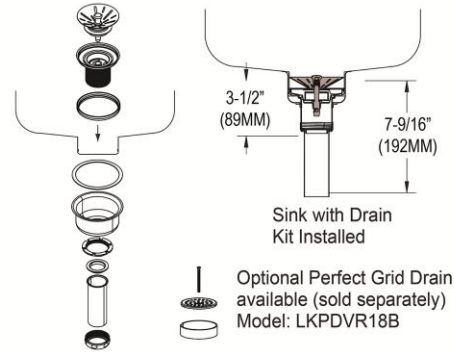

Included Accessories		
LKPD1	Perfect Drain [®] Fitting Type 304 Stainless Steel Body and Strainer Spec Sheet (PDF)	
Optional Accessories		
LKWOBG2115SS	Elkay Stainless Steel 20" x 14-3/4" x 1" Bottom Grid Spec Sheet (PDF)	
CB1516	Elkay Hardwood 15" x 16-3/4" x 3/4" Cutting Board Spec Sheet (PDF)	
LKDS99	3-1/2" Garbage Disposal Stopper / Strainer for use with Perfect Drain [®] -Chrome Polished Stainless Steel Spec Sheet (PDF)	
LKPDAD18B	Perfect Drain [®] Chrome Plated Brass Body Strainer and LKADOS Tailpiece Spec Sheet (PDF)	
LKPDVR18B	Perfect Drain [®] Chrome Plated Brass Body Vandal-resistant Strainer Spec Sheet (PDF)	
LKGT1041	Elkay Gourmet Single Hole Kitchen Faucet Pull-out Spray and Lever Handle with Hi and Mid-rise Base Options Spec Sheet (PDF)	