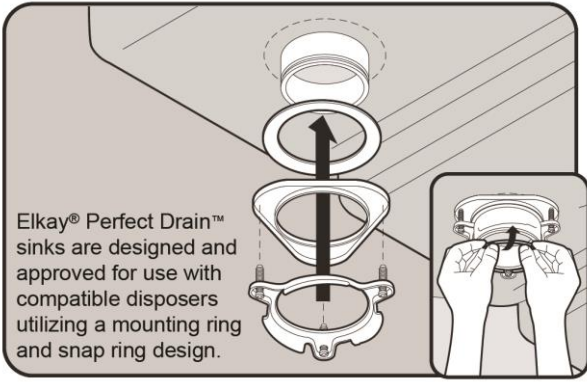

Included Accessories		
LKPD1	Perfect Drain® Fitting Type 304 Stainless Steel Body and Strainer Spec Sheet (PDF)	
Optional Accessories		
LKWOBG2115SS	Elkay Stainless Steel 20" x 14-3/4" x 1" Bottom Grid Spec Sheet (PDF)	
CB1516	Elkay Hardwood 15" x 16-3/4" x 3/4" Cutting Board Spec Sheet (PDF)	
LKDS99	3-1/2" Garbage Disposal Stopper / Strainer for use with Perfect Drain® -Chrome Polished Stainless Steel Spec Sheet (PDF)	
LKPDAD18B	Perfect Drain® Chrome Plated Brass Body Strainer and LKADOS Tailpiece Spec Sheet (PDF)	
LKPDVR18B	Perfect Drain® Chrome Plated Brass Body Vandal-resistant Strainer Spec Sheet (PDF)	
LKGT1041	Elkay Gourmet Single Hole Kitchen Faucet Pull-out Spray and Lever Handle with Hi and Mid-rise Base Options Spec Sheet (PDF)	

In keeping with our policy of continuing product improvement, Elkay reserves the right to change product specifications without notice. Please visit elkay.com for the most current version of Elkay product specification sheets. This specification describes an Elkay product with design, quality, and functional benefits to the user. When making a comparison of other producers' offerings, be certain these features are not overlooked. Latest version of the spec sheet available: <https://www.elkayfiles.com/spec-sheets/ELUHAD211555PD_spec.pdf>