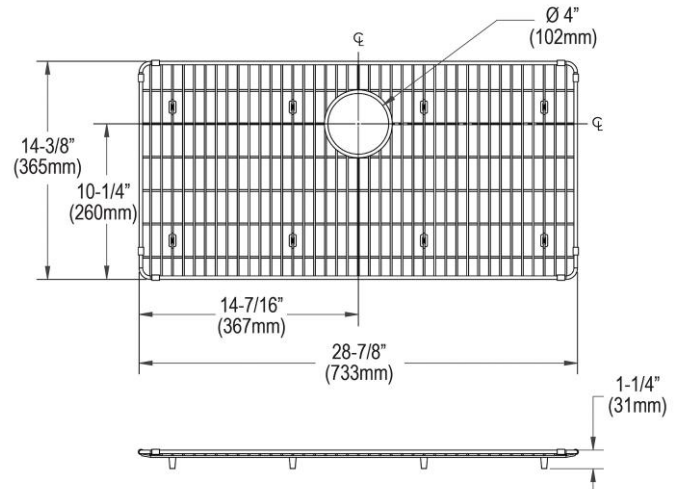

PART: _____ QTY: _____

PROJECT: _____

CONTACT: _____

DATE: _____

NOTES: _____

APPROVAL: _____

In keeping with our policy of continuing product improvement, Elkay reserves the right to change product specifications without notice. Please visit elkay.com for the most current version of Elkay product specification sheets. This specification describes an Elkay product with design, quality, and functional benefits to the user. When making a comparison of other producers' offerings, be certain these features are not overlooked.