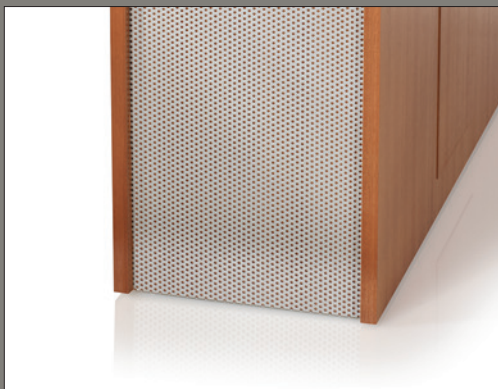

Serenade™

Conference Collection

timeless | transitional | tailored

Furnishing Knowledge®

A variety of edge styles complement any top shape.

Set your table apart with a custom wood inlay (veneer only).

The optional Vault Module provides a discreet touch-control power source.

Define your style with a custom wood inlay, mix metal and veneer for a modern aesthetic or keep it classic with a more traditional approach to design with KI's laminate offering.

Serenade's extensive collection offers an array of top shapes, veneer and laminate finishes, and base styles. Customize Serenade to suit your unique vision.

Panel Base
with perforated
steel insert

Column Base
with perforated
steel insert

Veneer Drum

Veneer Half Drum

Metal Drum

Synthesis Leg

Edge Styles

Solid wood T-edge on
1-1/8" particle board (CR)

Pull Styles – Square Bar, Curved, Straight

*Shown on cover: Two 2 Door Conference Credenzas, Racetrack Table with Panel Base

Learn more about
Serenade Conference
Collection

Printed on FSC® certified paper
using only vegetable-based inks,
including metallics. Please recycle.