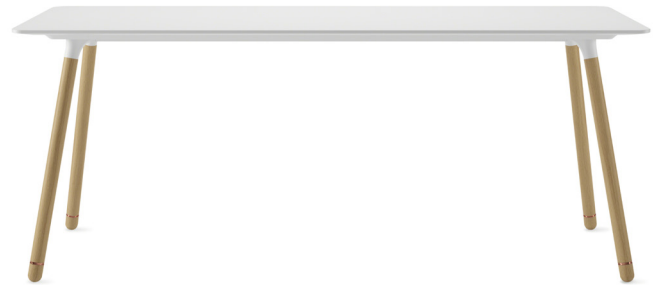

Potrero415 Light Table

Coalesse Design Group

Featuring the same iconic design of the original Potrero415 series, Potrero415 Light standing and seated height tables are streamlined with a slimmer scale and simplified structure for in-between and smaller spaces. More flexibility to create the meeting places we want — with one table collection.