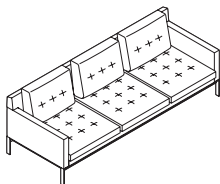

Millbrae Lifestyle Lounge Seating *Coalesse Design Group*

Millbrae Lifestyle Lounge Seating is designed for relaxed postures in a social setting. Its refined horizontal steel base forms a simple modernist foundation for classically upholstered seating.

Style	Max Qty Per Style	Description
A COMSL1	10	Lounge Chair 35"D x 35"W x 28.75"H Seat height: 17"
B COMSL2	10	2-Seat Sofa 35"D x 64"W x 28.75"H Seat height: 17"
C COMSL3	10	3-Seat Sofa 35"D x 92.5"W x 28.75"H Seat height: 17"

Base Finishes

Upholstery

Refer to the surface materials section at the back of this document to view all Quick Ship fabric options.

C