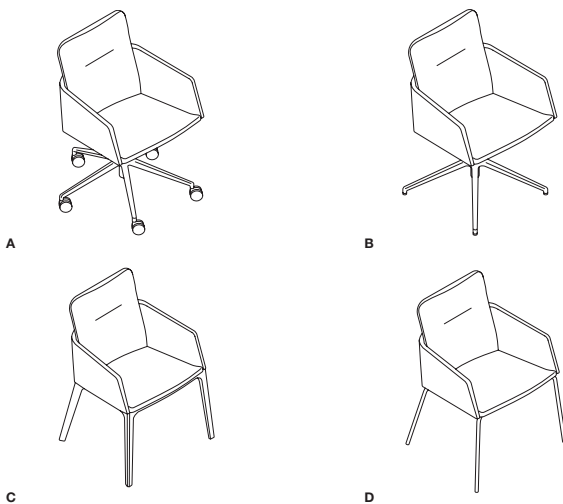

Marien152 Seating

Arik Levy and Coalesse Design Group

Marien152 is a richly tailored seating experience that's inspired by the home and designed for the workday. An innovative back cushion provides unexpected support with soft, residential style and comfort. Easy personalization is built into the collection through a wide range of color, form, and materiality choices.

Style	Max Qty Per Style	Description
A COMARCCH5	10	Conference Chair, 5-star Base 24"D x 26"W x 31"H - 36"H Seat Height: 17" - 22"
B COMARCCH4	10	Base Conference Chair, 4-star Base 24"D x 26"W x 31"H Seat Height: 18"
C COMARCHWB	10	Guest Chair, Wood Base 23.5"D x 25"W x 31.5"H Seat Height: 18.5"
D COMARCHMB	10	Guest Chair, Metal Base 23.5"D x 25"W x 31.5"H Seat Height: 18.5"

All styles are available with contrasting surround and with or without leather pull

5-star base styles available with hard or soft casters

4-star and 4-leg base styles available with hard or soft glides

Metal Base Finishes

Wood Leg Finishes

Upholstery

Refer to the surface materials section at the back of this document to view all Quick Ship fabric options.