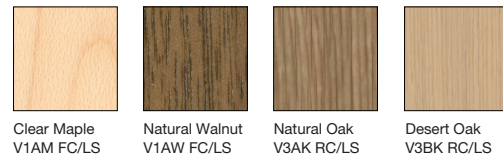

Veneer Top and Edgeband Finishes