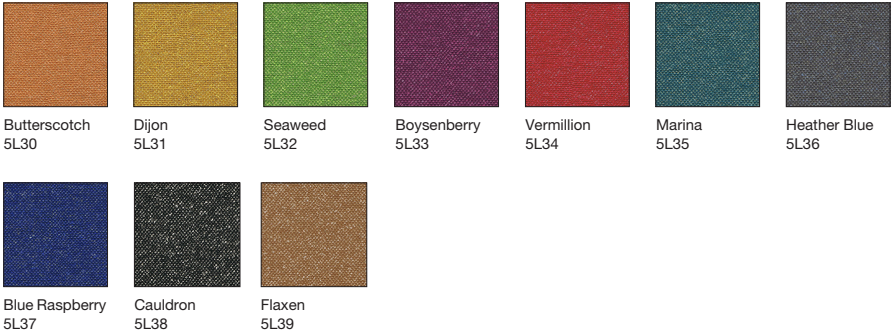

Billiard Multi-Use by Designtex: Grade 8

Poppy 5H11 Tangelo 5H12 Citron 5H13 Avocado 5H14 Indigo 5H16 Mallard 5H17 Teak 5H18 Cumulus 5H19

Pewter 5H20 Gunmetal 5H21 Ink 5H22 Rose Quartz 5H23 Sea Salt 5H24 Storm Cloud 5H25 Olivine 5H26

Bo Peep: Grade 9

Bone 5G67 Picnic 5G74 Bloom 5G76 Grapevine 5G77 Firefly 5G78 Artichoke 5G79 Blue Bonnet 5G82

Nautical 5G83 Gravel 5G84 Sharkskin 5G85 Kohl 5G86

Remix: Grade 9

Rust RE01 Pumpkin RE02 Pebble RE03 Dark Chocolate RE04 Beige RE05 Linen Beige RE06 Concrete RE08

Sky Blue RE09 Blue Jean RE10 Ivy Green RE11 Primavera Yellow RE12 Night Blue RE13

Rapid10 Standard Fabrics

Silk: Grade 9

Brisa: Grade 10

Hexa: Grade 10 (Hosu Only)

Elmosoft Leather: Grade C

Get In Touch

We're here to partner with you through the entire design process.