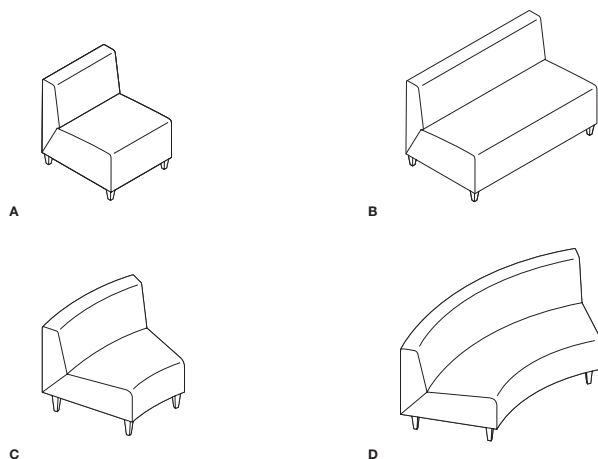

Circa Lounge System

Allison Spear

The Circa Lounge System offers a classic lounge with an inviting dose of comfort. Contemporary materials and modern leg designs suit a range of aesthetics, while soft forms welcome users and encourage the organic conversation crucial for social connection.

See Circa Table products on pg. 34

Style	Max Qty Per Style	Description
A 451-2500	10	Straight Seat Chair 28"D x 25"W x 29.5"H Seat height: 17.25"
B 451-5000	10	Straight 2-Seat Lounge 28"D x 50"W x 29.5"H Seat height: 17.25"
C 451-3730FI	10	30° inside-Facing Wedge Seat 28"D x 36.75"W x 29.5"H Seat height: 17.25"
D 451-7460FI	10	60° inside-Facing Wedge 2-Seat Lounge 28"D x 71"W x 29.5"H Seat height: 17.25" <i>All styles standard with tapered metal legs</i>

Base Finishes

Upholstery

Refer to the surface materials section at the back of this document to view all Quick Ship fabric options.