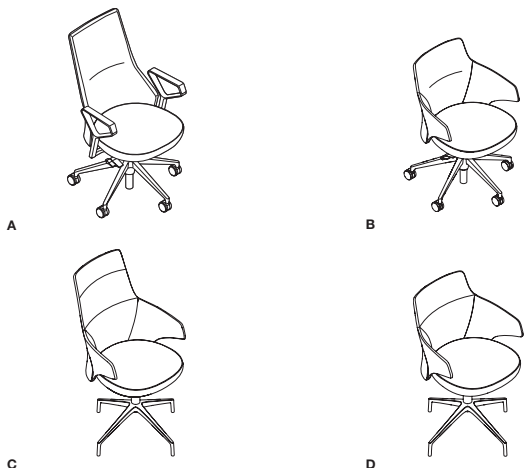

Massaud Conference Seating

*Jean-Marie Massaud and
Coalesse Design Group*

Designed with a modern, residential sensibility, the Massaud Collection balances luxury and utility – beautifully crafted for comfort in the workplace. The collection provides design continuity with a global aesthetic across a range of seating solutions including lounge and conference seating.

Style	Max Qty Per Style	Description
A COMCCHMBST	10	Mid-Back Conference Chair with loop arms, 5-star base 23.75"W x 25"D x 38.25"H - 43.5"H Seat height: 16.75" - 21.75"
B COMCCHLBTNT	10	Low-Back Conference Chair with integrated arms 24.75"W x 23"D x 31.5"H - 36.75"H Seat height: 16.75" - 21.75"
C COMCCHMBDV	10	Mid-Back Conference Chair with loop arms, 5-star base, duvet upholstery 23.75" x 25"D x 38.25"H - 43.5"H Seat height: 16.75" - 21.75"
C COMCCHLBDVNT	10	Low-Back Conference Chair with integrated arms, duvet upholstery 24.75" x 23"D x 31.5"H - 36.75"H Seat Height: 16.75" - 21.75"

5-star base style available with Hard Wheel Casters or Soft Wheel Casters with Roll Control

Mid-Back styles available with or without arm caps

Low-Back styles available with 4-star or 5-star base

Base Finishes

Upholstery

Refer to the surface materials section at the back of this document to view all Quick Ship fabric options.