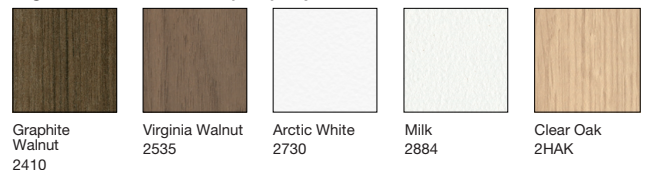

A

B

Metal Base and Frame Finishes

Leg Ring Finishes

PowerPod Grommet Finish

Square Power Module Finish

Veneer Top and Edgeband Finishes

High-Pressure Laminate (HPL) Top Finishes