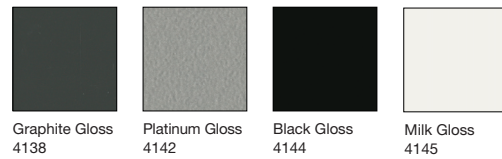

Metal Leg Finishes