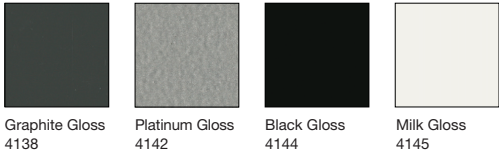

*All styles available with:
No power
PowerPod Grommet
Power Module (1PWR/1USB or 2PWR)*

A

B

Base Finishes

Power Module Finishes

PowerPod Grommet Finish

Veneer Top and Edgeband Finishes

High-Pressure Laminate (HPL) Top Finishes