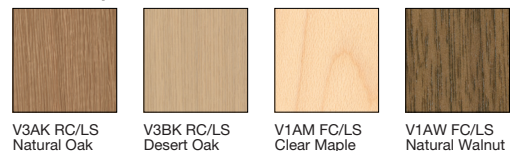

Upholstery

				
Cogent Trails Price Group 7 7 colors	Billiard Multi-Use Price Group 8 15 colors	Bo Peep Price Group 9 11 colors	Remix Price Group 9 12 colors	Silk Price Group 9 10 colors
		<i>Refer to the surface materials section at the back of this document to view all Quick Ship fabric options.</i>		
Brisa Price Group 10 13 colors	Elmosoft Leather Grade C 5 colors			

C

Frame Finishes

Laminate Top Finishes

Veneer Top Finishes

Solid Wood Leg Inserts

Corian Solid Leg Inserts

CH008 Coffee Table

Hans J. Wegner