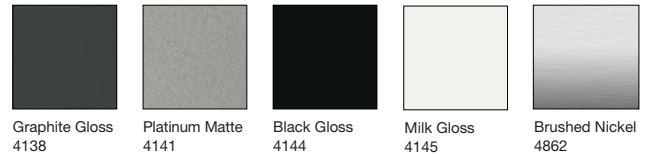

Base Finishes