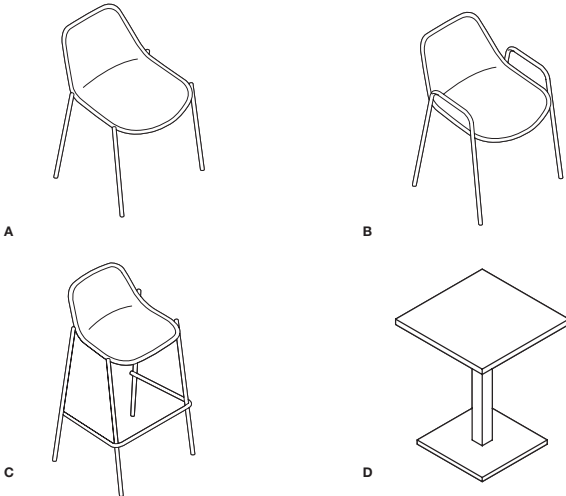

Style	Max Qty Per Style	Description
A CO2465	5 (20 chairs total)	Armless Chair, set of 4 23.25"D x 24.75"W x 32"H Seat Height: 17.75"
B CO2466	5 (20 chairs total)	Arm Chair, set of 4 23.25"D x 24.75"W x 32"H Seat Height: 17.75"
C CO2467	5 (10 stools total)	Armless Stool, set of 2 20.5"D x 22.75"W x 39.25"H Seat Height: 28"
D CO2473	10	29.5"H Square Table 31.5"W x 31.5"D
E CO2475	10	Counter Table 23.5"W x 23.5"D

EMU seating styles are available in packs of 2 or 4 only.