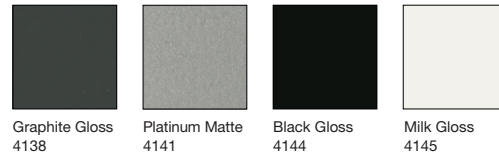

Base Finishes