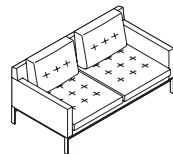

Millbrae Lifestyle Lounge Seating *Coalesse Design Group*

Millbrae Lifestyle Lounge Seating is designed for relaxed postures in a social setting. Its refined horizontal steel base forms a simple modernist foundation for classically upholstered seating.

Style	Max Qty Per Style	Description
A COMSL1	10	Lounge Chair 35"D x 35"W x 28.75"H Seat height: 17"
B COMSL2	10	2-Seat Sofa 35"D x 64"W x 28.75"H Seat height: 17"
C COMSL3	10	3-Seat Sofa 35"D x 92.5"W x 28.75"H Seat height: 17"

Base Finishes

Upholstery

Refer to the surface materials section at the back of this document to view all Quick Ship fabric options.

B