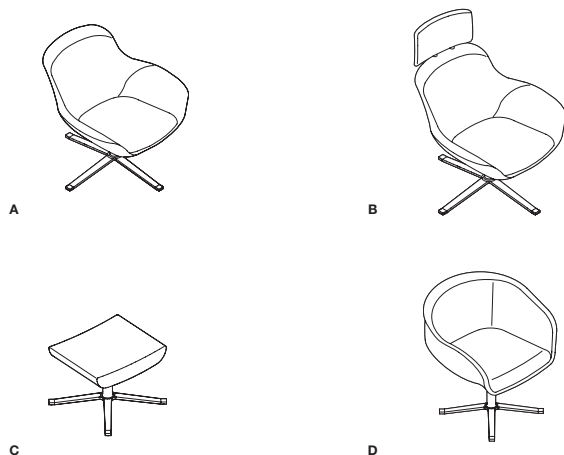

Bob Seating

PearsonLloyd

Bob is a well-crafted beauty that's comfortable and convivial. Compact yet elegant with many uses, pieces have a contemporary flair that complements almost any décor.

Style	Max Qty Per Style	Description
A 216	10	Lounge Chair with non-return swivel base 34.25"D x 35"W x 31.75"H Seat height: 17"
B 221	10	Lounge Chair with headrest and non-return swivel base 34.25"D x 35"W x 41.25"H Seat height: 17"
C 221-H	10	Ottoman 18.5"D x 19.75"W x 15.25"H
D 231	10	Guest Chair 25.25"D x 27.25"W x 29.75"H Seat height: 18.5"

Base Finishes

Upholstery

Refer to the surface materials section at the back of this document to view all Quick Ship fabric options.