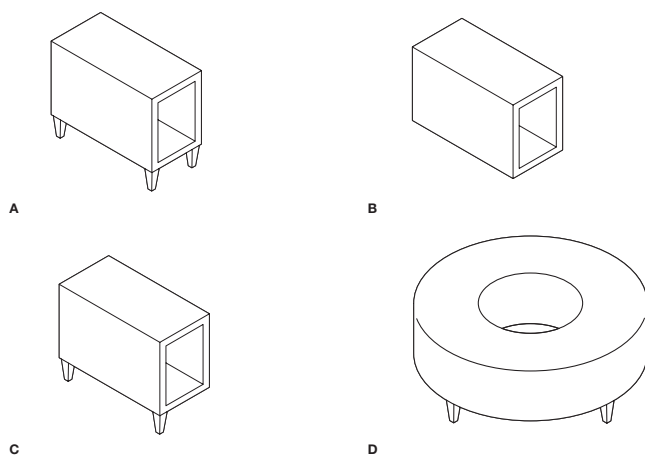

High-Pressure Laminate (HPL) Top Finishes