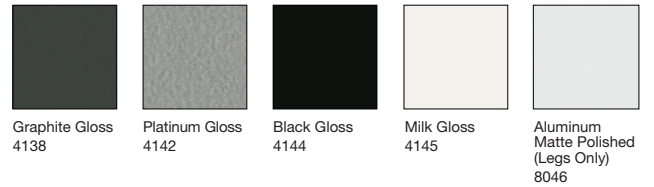

Metal Base and Frame Finishes