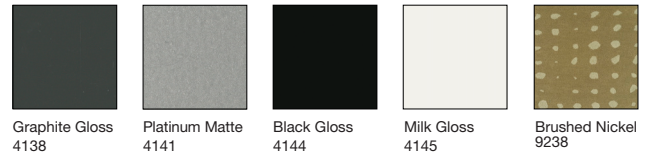

Style	Max Qty Per Style	Description
A COMOTL2020	10	20"H Side Table 20"D x 20"W

A

Leg Finishes

Table Top Finishes

Montara650 Table

Lievore Altherr Molina and
Coalesse Design Group

The sturdy, elegant Montara650 table is available in multiple heights and shapes and can be finished in any laminate or veneer.