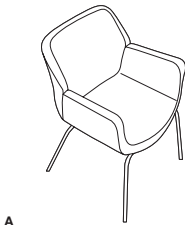

Upholstery

A