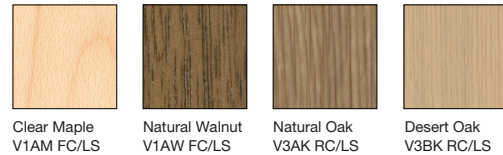

A

B

Metal Base and Frame Finishes

Leg Ring Finishes

PowerPod Grommet Finish

Square Power Module Finish

Veneer Top and Edgeband Finishes

High-Pressure Laminate (HPL) Top Finishes