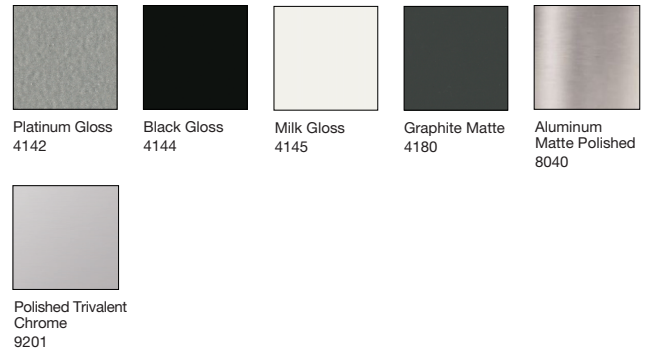

Metal Base Finishes