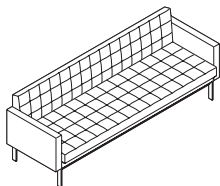

Style	Max Qty Per Style	Description
A COMFLA1	10	1-Seat Lounge with arms 30"D x 32"W x 31"H Seat height: 17"
B COMFLA2	10	2-Seat Lounge with arms 30"D x 58"W x 31"H Seat height: 17"
C COMFLA3	10	3-Seat Lounge with arms 30"D x 84"W x 31"H Seat height: 17"

Base Finishes

Upholstery

Refer to the surface materials section at the back of this document to view all Quick Ship fabric options.

A

B

C

Millbrae Lifestyle Lounge Seating *Coalesse Design Group*

Millbrae Lifestyle Lounge Seating is designed for relaxed postures in a social setting. Its refined horizontal steel base forms a simple modernist foundation for classically upholstered seating.