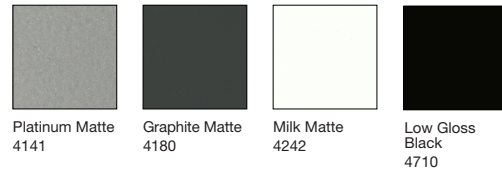

Base and Ottoman Pull Finishes

Work Lounge (Optional) Tablet Finish