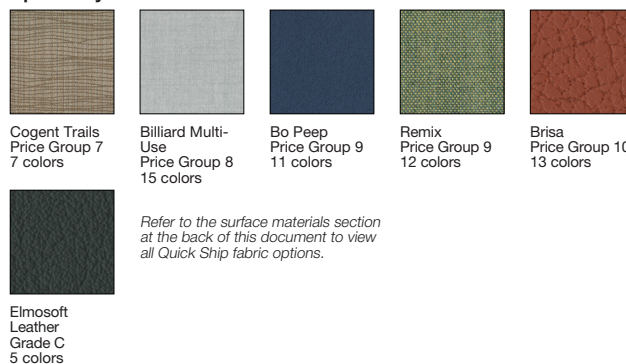

Wood Shell Finishes

Upholstery