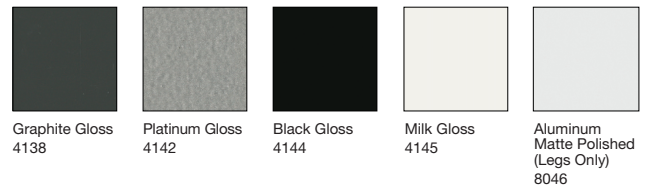

All styles available with:
No power
PowerPod Grommets
Power Modules (1PWR or1USB)

A

B - C

D

E

Metal Base and Frame Finishes

Leg Ring Finishes

Wood Leg Finishes