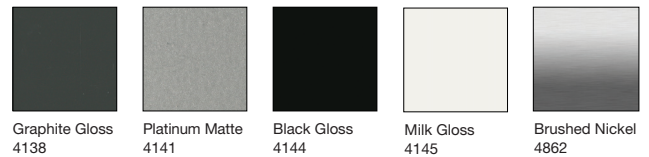

Base Finishes