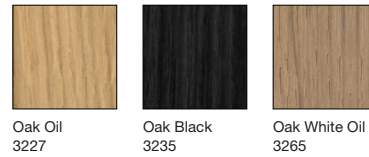

Oak Chair Frame Finishes

Oak Oil 3227   Oak Black 3235   Oak White Oil 3265

Walnut Chair Frame Finish

Papercord Seat Finish