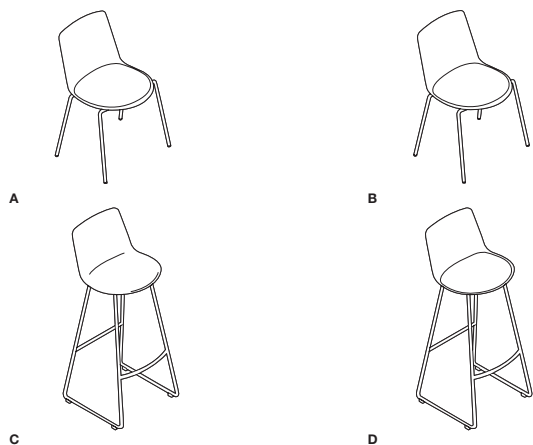

Upholstery