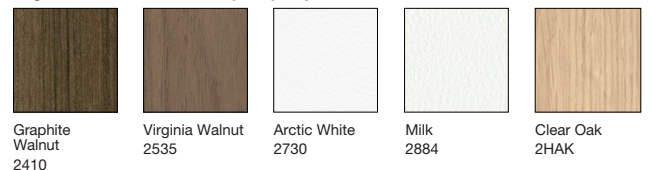

High-Pressure Laminate (HPL) Top Finishes