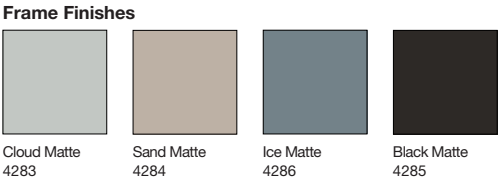

Style	Max Qty Per Style	Description
A COLT5	10	LessThanFive Chair 20.5"D x 23.5"W x 30"H Seat height: 18"

Frame Finishes

				
White Fade Matte 4294	Slate Blue Matte 4287	Coral Matte 4290	Black Fade Matte 4293	Currant Matte 4292
				
Fern Matte 4288	Lemongrass Matte 4289	Poppy Matte 4291	Carbon Weave 4233	

Style	Max Qty Per Style	Description
A COLT5E	5 (10 chairs total)	LessThanFive Essential, 2-Pack 20.5"D x 23.5"W x 30"H Seat height: 18"

LessThanFive Essential Series is available in packs of 2 only

A

Lox Chair *PearsonLloyd*