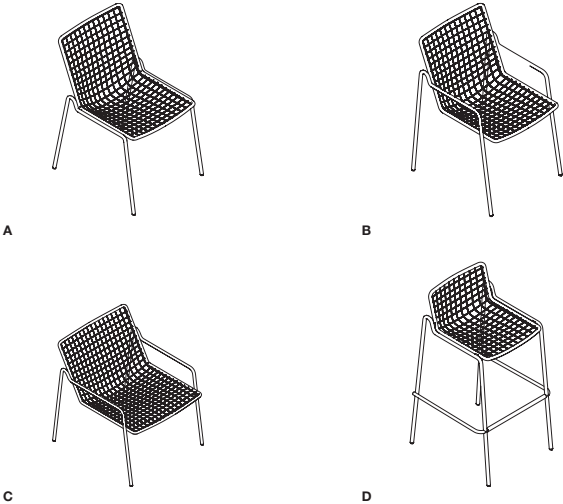

Paint Finishes