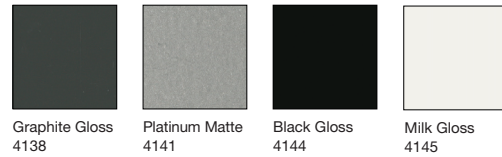

Base Finishes