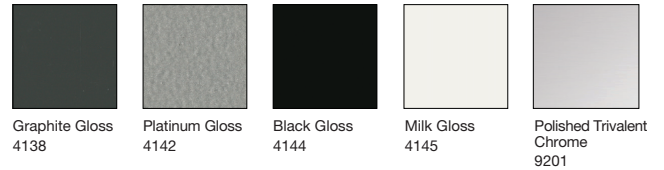

A

B

Metal Base and Frame Finishes

Leg Ring Finishes

PowerPod Grommet Finish

Square Power Module Finish

Veneer Top and Edgeband Finishes

High-Pressure Laminate (HPL) Top Finishes