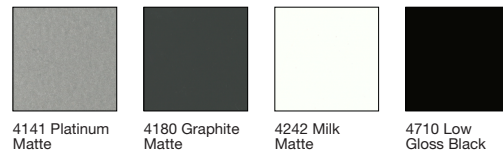

Frame Finishes