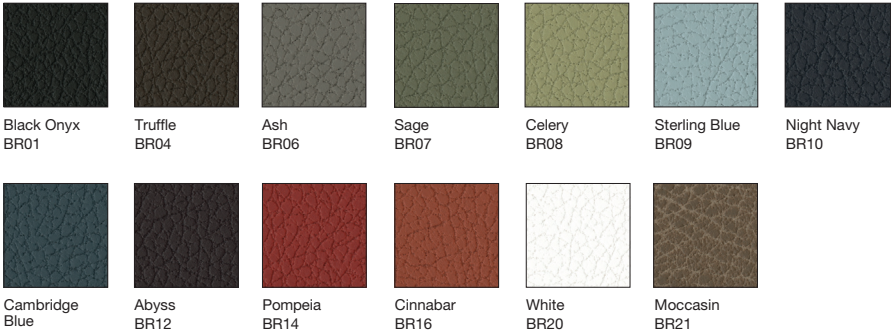

Billiard Multi-Use by Designtex: Grade 8

Poppy 5H11 Tangelo 5H12 Citron 5H13 Avocado 5H14 Indigo 5H16 Mallard 5H17 Teak 5H18 Cumulus 5H19

Pewter 5H20 Gunmetal 5H21 Ink 5H22 Rose Quartz 5H23 Sea Salt 5H24 Storm Cloud 5H25 Olivine 5H26

Bo Peep: Grade 9

Bone 5G67 Picnic 5G74 Bloom 5G76 Grapevine 5G77 Firefly 5G78 Artichoke 5G79 Blue Bonnet 5G82

Nautical 5G83 Gravel 5G84 Sharkskin 5G85 Kohl 5G86

Remix: Grade 9

Rust RE01 Pumpkin RE02 Pebble RE03 Dark Chocolate RE04 Beige RE05 Linen Beige RE06 Concrete RE08

Sky Blue RE09 Blue Jean RE10 Ivy Green RE11 Primavera Yellow RE12 Night Blue RE13

Rapid10 Standard Fabrics

Silk: Grade 9

Brisa: Grade 10

Hexa: Grade 10 (Hosu Only)

Elmosoft Leather: Grade C

Get In Touch

We're here to partner with you through the entire design process.