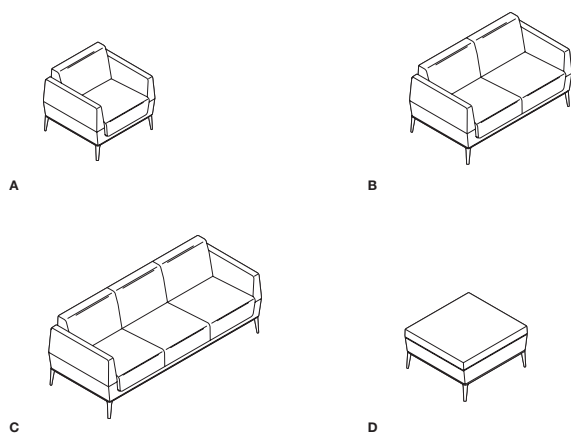

Visalia Lounge Seating

Coalesse Design Group

Sculpted and faceted, Visalia Lounge Seating looks good from any angle. Visalia can be grouped to promote collaboration or loosely arranged for relaxed reflection in offices, lobbies or hospitality environments.

Style	Max Qty Per Style	Description
A COJHL100	10	Lounge Chair, single fabric 29"D x 31.75"W x 28"H Seat height: 16.25"
B COJHL200	10	2-Seat Sofa, single fabric 29"D x 53.75"W x 28"H Seat height: 16.25"
C COJHL300	10	3-Seat Sofa, single fabric 29"D x 73.75"W x 28"H Seat height: 16.25"
D COJHB100	10	Ottoman, single fabric 29"D x 30"W x 16.25"H

Base Finishes

Upholstery

Refer to the surface materials section at the back of this document to view all Quick Ship fabric options.