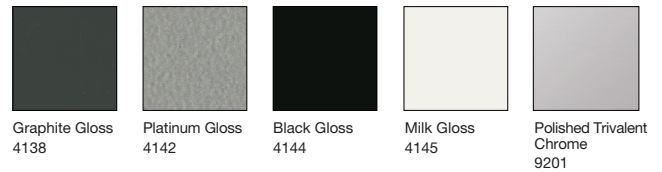

All styles available with:
No power
PowerPod Grommets
Power Modules (1PWR or1USB)

A

B - C

D

E

Metal Base and Frame Finishes

Leg Ring Finishes

Wood Leg Finishes