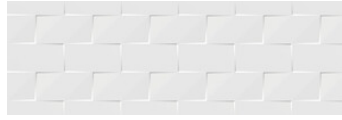

UPPER BRILLO 30X90 XS
G.112 | GLOSSY | White body
Rectified.