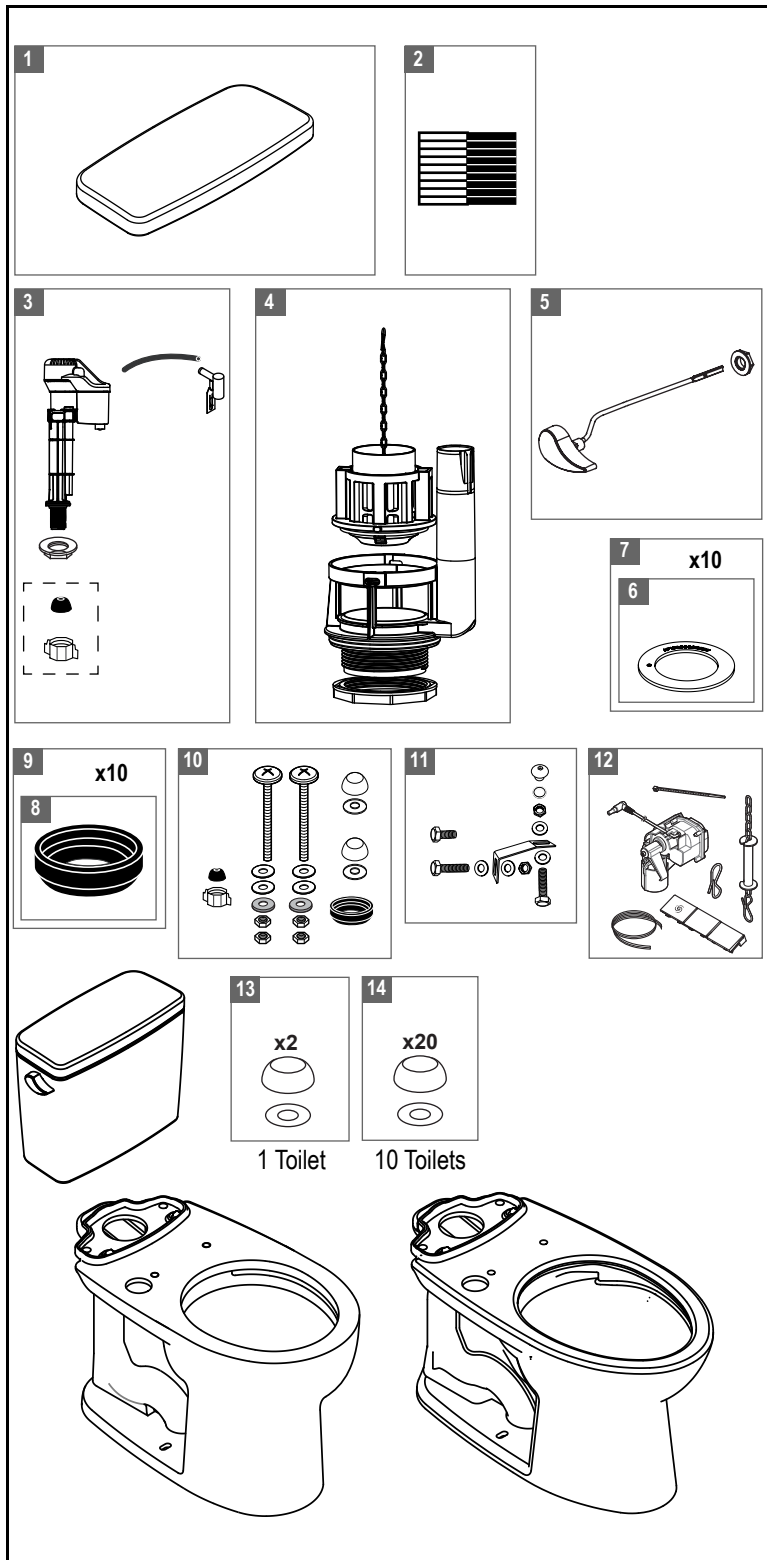

C775CEF(G), C776CE(G), C776CEGT40, C776CEF(G), C776CEFGT40, C776CEFG.10, C776CEFGT40.10, ST776ERB, ST776EB, ST776ED, ST776EDB

1.28 gpf Toilet, Round Front & Elongated Bowl, Regular & Universal Height, TORNADO FLUSH®, CEFIONTECT®, Auto Flush & Right Hand Trip Lever