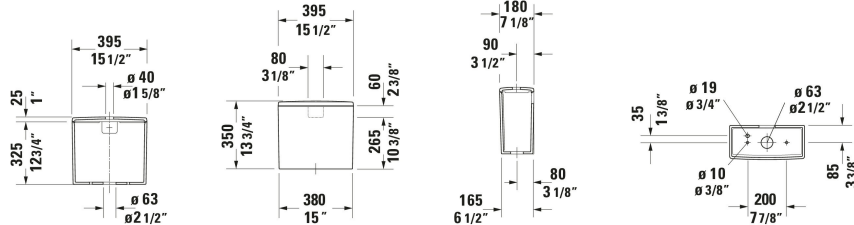

ME by Starck Toilet Tank # 0938100092

| < 15 1/2 " > |

Toilet Tank	Dimension	Weight	Order number
Includes mechanism, Dual Flush, Water connection position: Bottom left 3/8 ", Surface of push button: Chrome, Concealed connection, cUPC listed: Yes			
Colors			
00 White			
Variant			
White, Flush water quantity: 1.6/0.8 gal, Trip lever placement: Top, WaterSense: Yes	15 1/2 "x13 3/4 "	26.676 lb	0938100092
Suitable products			
Toilet Bowl Flush water quantity: 1.2/0.8 gal, Washdown model, Flushing rim: Closed, Outlet: horizontal, Position outlet: Rear, Includes tank: No, Flush system: Siphonic, For bowl mounted tank, Adjustable length, Hardware included, cUPC listed: Yes, 14 5/8 x 25 5/8 "	14 5/8 x 25 5/8 "		217009

All drawings contain the necessary measurements which are subject to standard tolerances. They are stated in inch & mm and are non-binding. Exact measurements, in particular for customized installation scenarios, can only be taken from the finished ceramic piece.