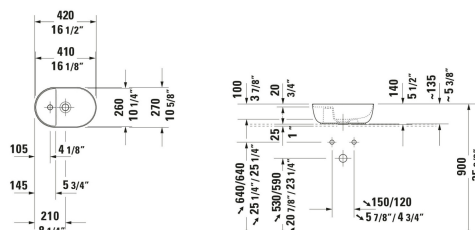

Luv Vessel Sink # 038142..00 / 038142..00 / 038142..00

|< 16 1/2 " >|

Vessel Sink	Dimension	Weight	Order number
DuraCeram®, Oval, Includes faucet deck: Yes, Overflow: No, Ground, Includes ceramic drain cover, Includes slotted waste, 16 1/2 ", ADA: Yes			
Colors			
00 White 23 White/Gray Satin Matte 26 White/White Satin Matte			
Variant			
● White High Gloss, Number of basins: 1 Left, Number of faucet holes: 1 Sidewise, Back side glazed: No, cUPC listed: No	16 1/2 "x5 1/2 "	11.905 lb	038142..00
● Interior color White High Gloss, Exterior color Gray Satin Matte, Number of basins: 1 Left, Number of faucet holes: 1 Sidewise, Back side glazed: No, cUPC listed: No	16 1/2 "x5 1/2 "	11.905 lb	038142..00
● Interior color White High Gloss, Exterior color White Satin Matte, Number of basins: 1 Left, Number of faucet holes: 1 Sidewise, Back side glazed: No, cUPC listed: No	16 1/2 "x5 1/2 "	11.905 lb	038142..00
Spare parts			
P-Trap Material: Brass, Outlet: horizontal, Suitable for Wall Mounted Sink	2 3/4 x 16 3/4 "	3.307 lb	005036
Suitable products			
Console vanity unit floorstanding Number of drawers: 2, Includes vanity top: No, Without handle, Slow close, Pressure inlet, Drawer organizer Optional, Feet Yes, Adjustable height, 68 1/4 x 22 1/2 "	68 1/4 x 22 1/2 "		LU9562 B
Console vanity unit floorstanding Number of drawers: 2, Includes vanity top: No, Without handle, Slow close, Pressure inlet, Drawer organizer Optional, Feet Yes, Adjustable height, 68 1/4 x 22 1/2 "	68 1/4 x 22 1/2 "		LU9563 L/R
Console vanity unit floorstanding Number of drawers: 1, Includes vanity top: No, Without handle, Siphon cut-out: Yes, Panel: Yes, Slow close, Pressure inlet, Feet Yes, Adjustable height, 25 1/8 x 17 3/4 "	25 1/8 x 17 3/4 "		LU9560
Console vanity unit floorstanding Number of drawers: 1, Number of drawers: 1, Includes vanity top: No, Without handle, Siphon cut-out: Yes, Panel: Yes, Slow close, Pressure inlet, Feet Yes, Adjustable height, 25 1/8 x 17 3/4 "	25 1/8 x 17 3/4 "		LU9565