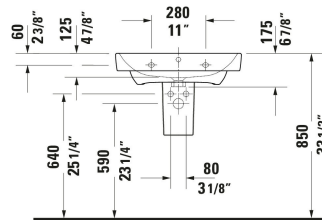

Duravit No.1 Wall Mounted Sink # 23756500002 / 2375650087

| < 25 5/8 " > |

Wall Mounted Sink	Dimension	Weight	Order number
Rectangular, Includes faucet deck: Yes, Underside glazed, Back side glazed: No, 25 5/8 "			
Colors			
00 White			
Variant			
● White High Gloss, Number of basins: 1 Middle, Number of faucet holes: 1 Middle, Overflow: Yes	25 5/8 "x6 7/8 "	57.320 lb	23756500002
●●● White High Gloss, Number of faucet holes: 3	25 5/8 "x6 7/8 "	57.320 lb	2375650087
Suitable products			
Pedestal Installation Type: Floorstanding, 6 3/4 x 7 1/2 "	6 3/4 x 7 1/2 "		085844
Sink Shroud Installation Type: Wall-mounted, 6 7/8 x 11 "	6 7/8 x 11 "		085845

All drawings contain the necessary measurements which are subject to standard tolerances. They are stated in inch & mm and are non-binding. Exact measurements, in particular for customized installation scenarios, can only be taken from the finished ceramic piece.