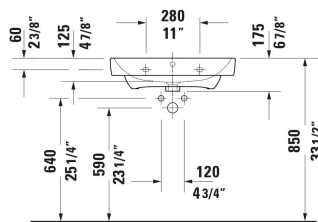

Duravit No.1 Wall Mounted Sink # 23756500002 / 2375650087

| < 25 5/8 " > |

Wall Mounted Sink	Dimension	Weight	Order number
Rectangular, Includes faucet deck: Yes, Underside glazed, Back side glazed: No, 25 5/8 "			
Colors			
00 White			
Variant			
● White High Gloss, Number of basins: 1 Middle, Number of faucet holes: 1 Middle, Overflow: Yes	25 5/8 "x6 7/8 "	57.320 lb	23756500002
●●● White High Gloss, Number of faucet holes: 3	25 5/8 "x6 7/8 "	57.320 lb	2375650087
Suitable products			
Pedestal Installation Type: Floorstanding, 6 3/4 x 7 1/2 "	6 3/4 x 7 1/2 "		085844
Sink Shroud Installation Type: Wall-mounted, 6 7/8 x 11 "	6 7/8 x 11 "		085845

All drawings contain the necessary measurements which are subject to standard tolerances. They are stated in inch & mm and are non-binding. Exact measurements, in particular for customized installation scenarios, can only be taken from the finished ceramic piece.