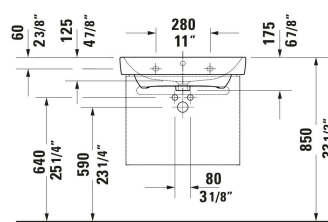

Duravit No.1 Wall Mounted Sink # 23756500002 / 2375650087

| < 25 5/8 " > |

Wall Mounted Sink	Dimension	Weight	Order number
Rectangular, Includes faucet deck: Yes, Underside glazed, Back side glazed: No, 25 5/8 "			
Colors			
00 White			
Variant			
● White High Gloss, Number of basins: 1 Middle, Number of faucet holes: 1 Middle, Overflow: Yes	25 5/8 "x6 7/8 "	57.320 lb	23756500002
●●● White High Gloss, Number of faucet holes: 3	25 5/8 "x6 7/8 "	57.320 lb	2375650087
Suitable products			
Pedestal Installation Type: Floorstanding, 6 3/4 x 7 1/2 "	6 3/4 x 7 1/2 "		085844
Sink Shroud Installation Type: Wall-mounted, 6 7/8 x 11 "	6 7/8 x 11 "		085845

All drawings contain the necessary measurements which are subject to standard tolerances. They are stated in inch & mm and are non-binding. Exact measurements, in particular for customized installation scenarios, can only be taken from the finished ceramic piece.