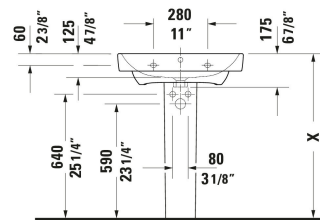

Duravit No.1 Wall Mounted Sink # 23756500002 / 2375650087

| < 25 5/8 " > |

Wall Mounted Sink	Dimension	Weight	Order number
Rectangular, Includes faucet deck: Yes, Underside glazed, Back side glazed: No, 25 5/8 "			
Colors			
00 White			
Variant			
● White High Gloss, Number of basins: 1 Middle, Number of faucet holes: 1 Middle, Overflow: Yes	25 5/8 "x6 7/8 "	57.320 lb	23756500002
●●● White High Gloss, Number of faucet holes: 3	25 5/8 "x6 7/8 "	57.320 lb	2375650087
Suitable products			
Pedestal Installation Type: Floorstanding, 6 3/4 x 7 1/2 "	6 3/4 x 7 1/2 "		085844
Sink Shroud Installation Type: Wall-mounted, 6 7/8 x 11 "	6 7/8 x 11 "		085845

All drawings contain the necessary measurements which are subject to standard tolerances. They are stated in inch & mm and are non-binding. Exact measurements, in particular for customized installation scenarios, can only be taken from the finished ceramic piece.