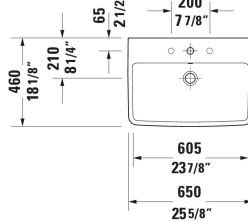

Duravit No.1 Wall Mounted Sink # 23756500002 / 2375650087

| < 25 5/8 " > |

Wall Mounted Sink	Dimension	Weight	Order number
Rectangular, Includes faucet deck: Yes, Underside glazed, Back side glazed: No, 25 5/8 "			
Colors			
00 White			
Variant			
● White High Gloss, Number of basins: 1 Middle, Number of faucet holes: 1 Middle, Overflow: Yes	25 5/8 "x6 7/8 "	57.320 lb	23756500002
●●● White High Gloss, Number of faucet holes: 3	25 5/8 "x6 7/8 "	57.320 lb	2375650087
Suitable products			
Pedestal Installation Type: Floorstanding, 6 3/4 x 7 1/2 "	6 3/4 x 7 1/2 "		085844
Sink Shroud Installation Type: Wall-mounted, 6 7/8 x 11 "	6 7/8 x 11 "		085845

All drawings contain the necessary measurements which are subject to standard tolerances. They are stated in inch & mm and are non-binding. Exact measurements, in particular for customized installation scenarios, can only be taken from the finished ceramic piece.