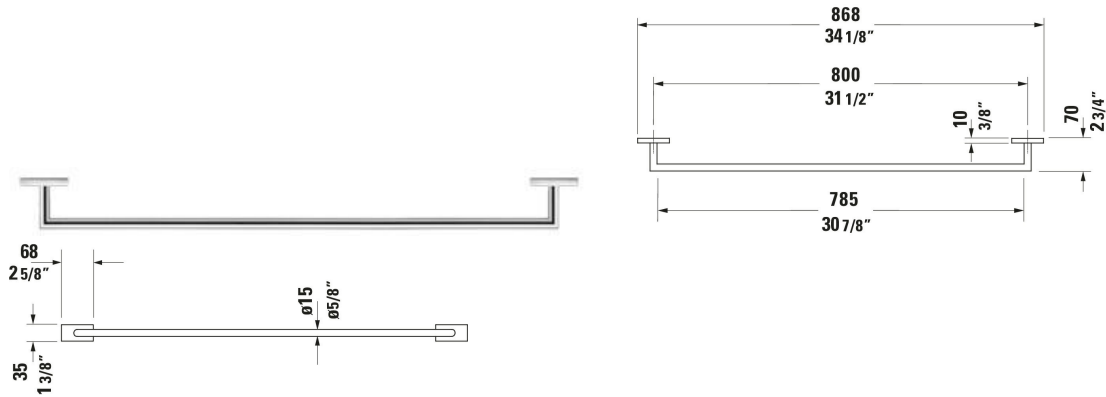

Karree Towel Bar # 0099601000

| < Ø 5/8 " > |

Towel Bar	Dimension	Weight	Order number
Chrome, Number of arms:			
Colors			
10 Chrome			
Variant			
Material: Brass, Number of arms: 1, Hardware included: Yes	2 3/4 "x1 3/8 "	1.653 lb	0099601000

All drawings contain the necessary measurements which are subject to standard tolerances. They are stated in inch & mm and are non-binding. Exact measurements, in particular for customized installation scenarios, can only be taken from the finished ceramic piece.