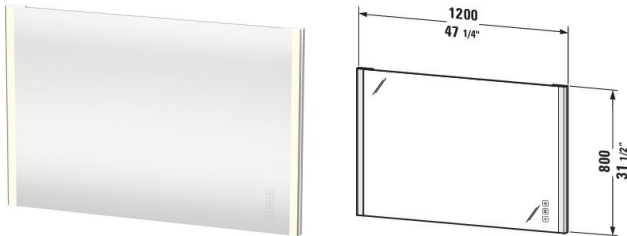

**XSquare Mirror # XS7014000006000**

|< 47 1/4 " >|

Mirror	Dimension	Weight	Order number
Chrome High Gloss, Version: Icon, Illuminant: LED frame light fields Sidewise, 64 Watt, Light Activation Type: Touchless panel operating unit Bottom, Front, Right, Indirect lighting Top, Bottom, Setting of light color with memory effect, 2700 - 6,500 Kelvin, Dimming function: Integrated, De-fogging system: Integrated, With automatic shut-off, Service life of illuminant: > 30000 h, Replaceable Light: No, Energy efficiency class D, UL: Yes			
<b>Colors</b>			
00 White			
<b>Variant</b>			
	47 1/4 "x31 1/2 "	30.865 lb	XS7014000006000

*All drawings contain the necessary measurements which are subject to standard tolerances. They are stated in inch & mm and are non-binding. Exact measurements, in particular for customized installation scenarios, can only be taken from the finished ceramic piece.*