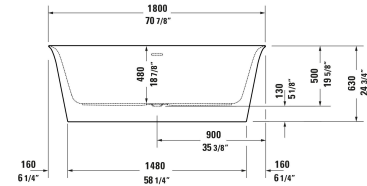

White Tulip Bathtub # 70046900000090

| < 70 7/8 " > |

| Bathtub | Dimension | Weight | Order number |
|--|-------------------|------------|----------------|
| Oval, Installation Type: Freestanding, Seamless panel, White, Material: Sanitary acrylic, Number of backrests: 2, Includes support frame, Includes drain and overflow, Overflow: Yes, Drain orientation: Middle, Overflow position: Middle, Capacity gal: 74 gal, Internal Depth: 18 7/8 ", cUPC listed: Yes | | | |
| Colors | | | |
| 00 White | | | |
| Variant | | | |
| Seamless acrylic panel | 70 7/8 "x24 3/4 " | 160.276 lb | 70046900000090 |

All drawings contain the necessary measurements which are subject to standard tolerances. They are stated in inch & mm and are non-binding. Exact measurements, in particular for customized installation scenarios, can only be taken from the finished ceramic piece.