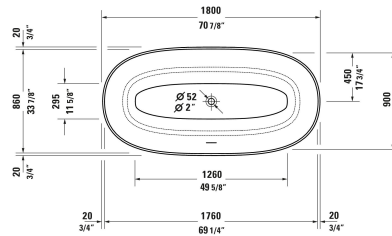

White Tulip Bathtub # 70046900000090

| < 70 7/8 " > |

| Bathtub | Dimension | Weight | Order number |
|--|-------------------|------------|----------------|
| Oval, Installation Type: Freestanding, Seamless panel, White, Material: Sanitary acrylic, Number of backrests: 2, Includes support frame, Includes drain and overflow, Overflow: Yes, Drain orientation: Middle, Overflow position: Middle, Capacity gal: 74 gal, Internal Depth: 18 7/8 ", cUPC listed: Yes | | | |
| Colors | | | |
| 00 White | | | |
| Variant | | | |
| Seamless acrylic panel | 70 7/8 "x24 3/4 " | 160.276 lb | 70046900000090 |

All drawings contain the necessary measurements which are subject to standard tolerances. They are stated in inch & mm and are non-binding. Exact measurements, in particular for customized installation scenarios, can only be taken from the finished ceramic piece.