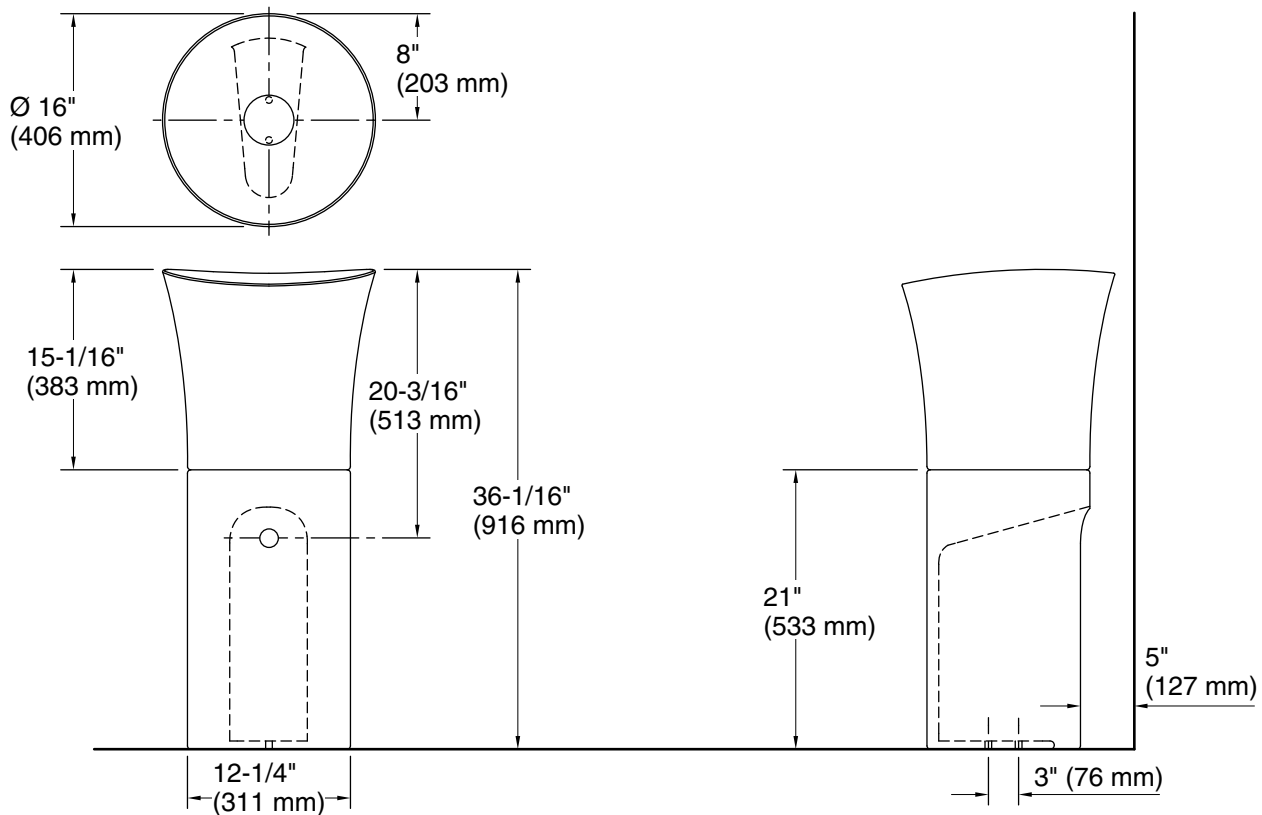

2-8-2025 15:44 - US/CA

THE BOLD LOOK
OF **KOHLER**®

Technical Information

All product dimensions are nominal.

Basin configuration: Single Bowl

Bowl area: Length: 15-13/16" (402 mm)
 Width: 15-13/16" (402 mm)
 Bowl depth: 3-15/16" (100 mm)
 Water depth: 1-13/16" (46 mm)

With overflow: Yes

Drain hole: 2-1/2" (64 mm)

Notes

Install this product according to the installation instructions.

IMPORTANT! This installation requires a wall-mounted faucet. In areas with subfreezing winter temperatures, plan to install this product to an interior wall to protect the water supply and drain lines from freezing.