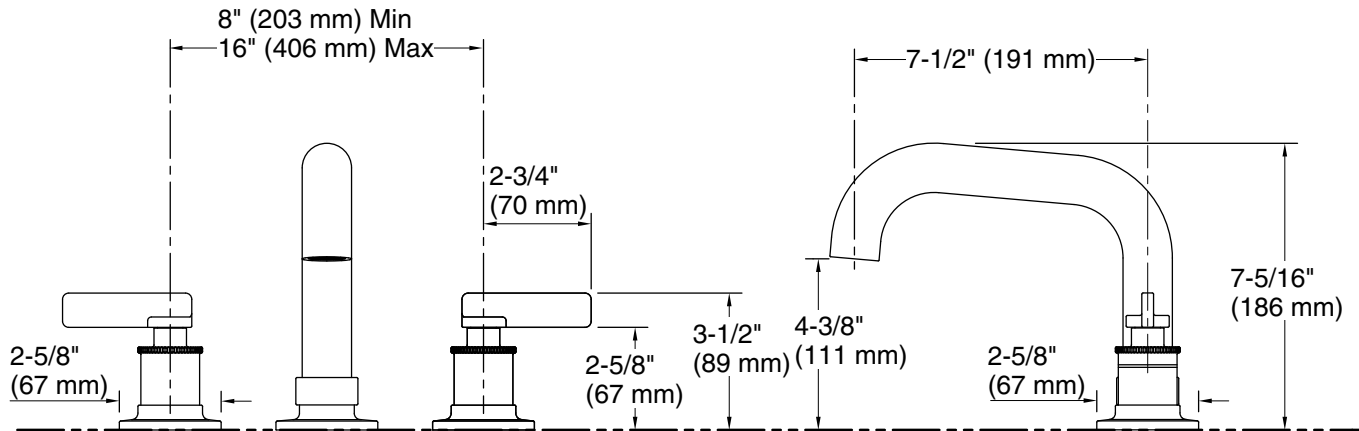

**Technical Information**

All product dimensions are nominal.

Drain included: No

**Spout:**

Spout reach: 7-1/2" (191 mm)

**Notes**

Install this product according to the installation instructions.

ADA, OBC, CSA B651 compliant when installed to the specific requirements of these regulations.