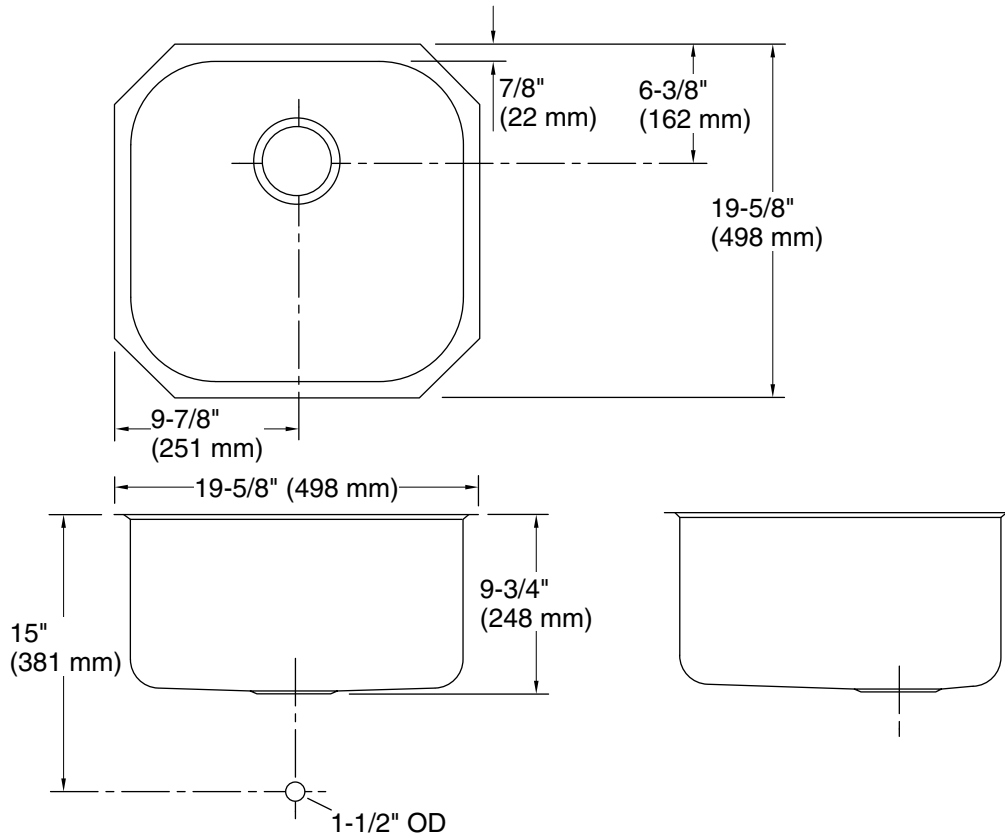

Technical Information

All product dimensions are nominal.

Basin configuration: Single Bowl

Min. base cabinet width: 24" (610 mm)

Bowl area (Only): Length: 17-7/8" (454 mm)
Width: 17-7/8" (454 mm)
Bowl depth: 9-1/2" (241 mm)

Drain hole: 3-5/8" (92 mm)

Template: 113196-7, required, included

Notes

Install this product according to the installation instructions.