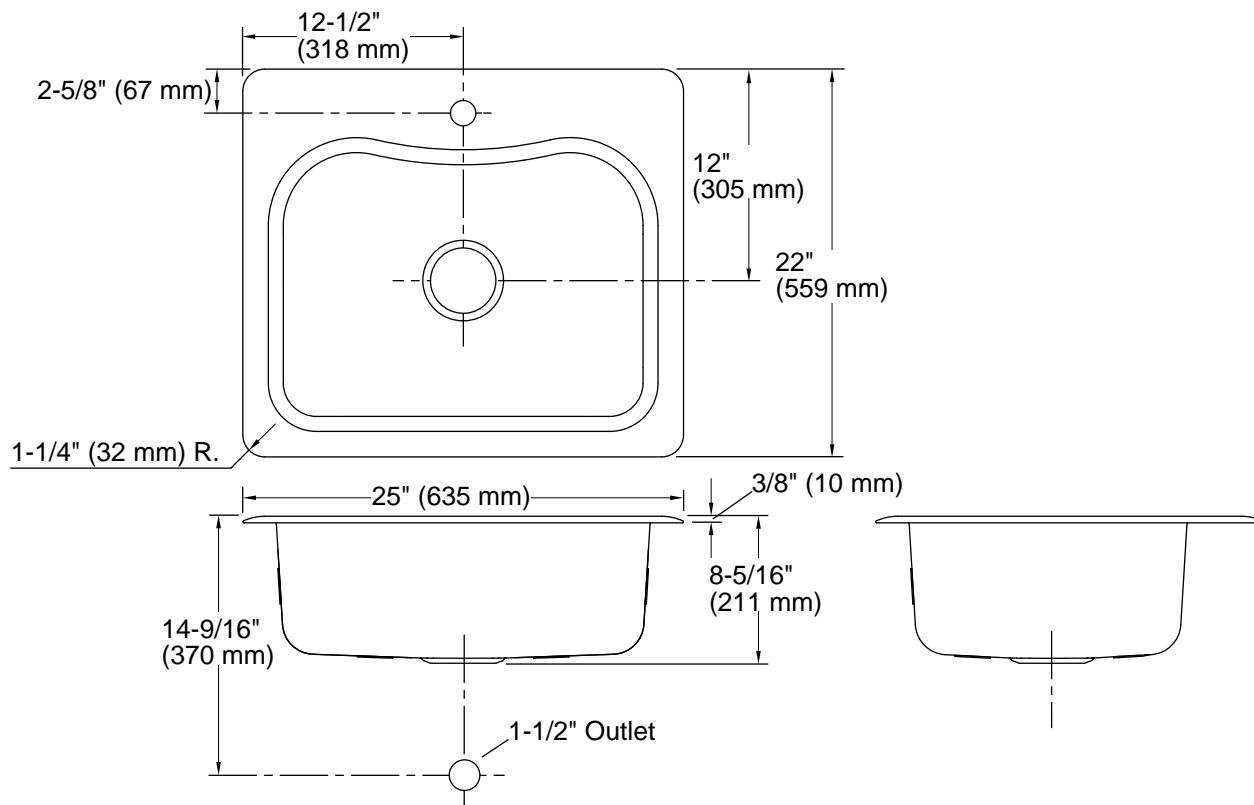

Staccato™

25" top-mount single-bowl kitchen sink
K-3362-1

Features

- 27" (686 mm) minimum base cabinet width
- Single bowl
- 8" (203 mm) depth
- Single faucet hole
- Includes installation hardware

Material

For the most current Specification Sheet, go to www.kohler.com USA or www.kohler.ca Canada

12-31-2024 00:13 - US/CA

THE BOLD LOOK
OF **KOHLER®**

Technical Information

All product dimensions are nominal.

Basin configuration:	Single Bowl
Cutout:	Top-mount, 24-1/2" x 21-1/2" (622 mm x 546 mm) with 1" (25 mm) radius corners
Center(s):	8" (203 mm)
Min. base cabinet width:	27" (686 mm)
Bowl area:	Length: 21-1/8" (537 mm) Width: 15-11/16" (398 mm) Bowl depth: 8-5/16" (211 mm) Water depth: 8" (203 mm)
Number of deck holes:	1
Faucet hole(s):	1-7/16" (37 mm)
Drain hole:	3-5/8" (92 mm)