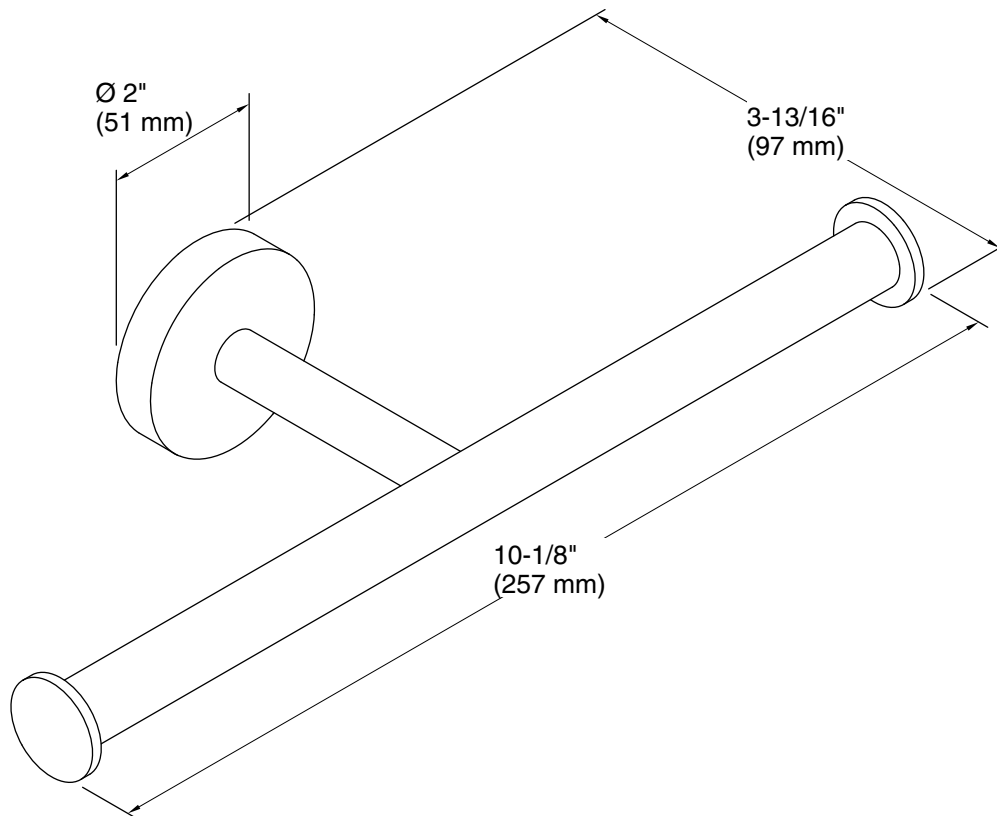

Color	Code	Description
	CP	Polished Chrome
	BN	Vibrant® Brushed Nickel
	BL	Matte Black
	2MB	Vibrant® Brushed Moderne Brass

Technical Information

All product dimensions are nominal.

Material: Zinc

Notes

Install this product according to the installation instructions.