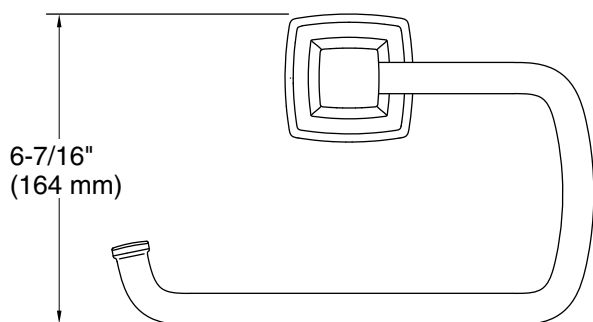

Color	Code	Description
	CP	Polished Chrome
	SN	Vibrant® Polished Nickel
	BN	Vibrant® Brushed Nickel
	BL	Matte Black
	2MB	Vibrant® Brushed Moderne Brass

Technical Information

All product dimensions are nominal.