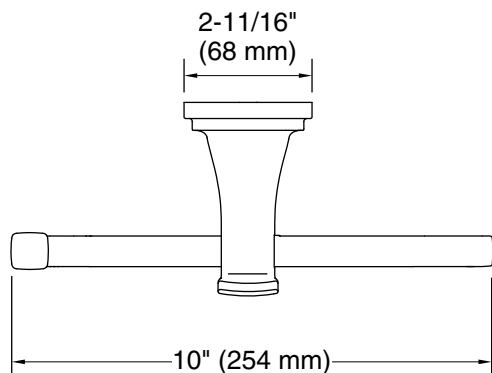

Color	Code	Description
	CP	Polished Chrome
	SN	Vibrant® Polished Nickel
	BN	Vibrant® Brushed Nickel
	BL	Matte Black
	2MB	Vibrant® Brushed Moderne Brass

Technical Information

All product dimensions are nominal.