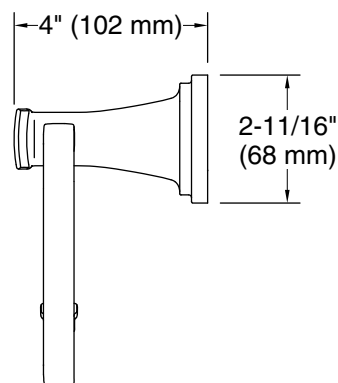

Color	Code	Description
	CP	Polished Chrome
	SN	Vibrant® Polished Nickel
	BN	Vibrant® Brushed Nickel
	BL	Matte Black
	2MB	Vibrant® Brushed Moderne Brass

Technical Information

All product dimensions are nominal.