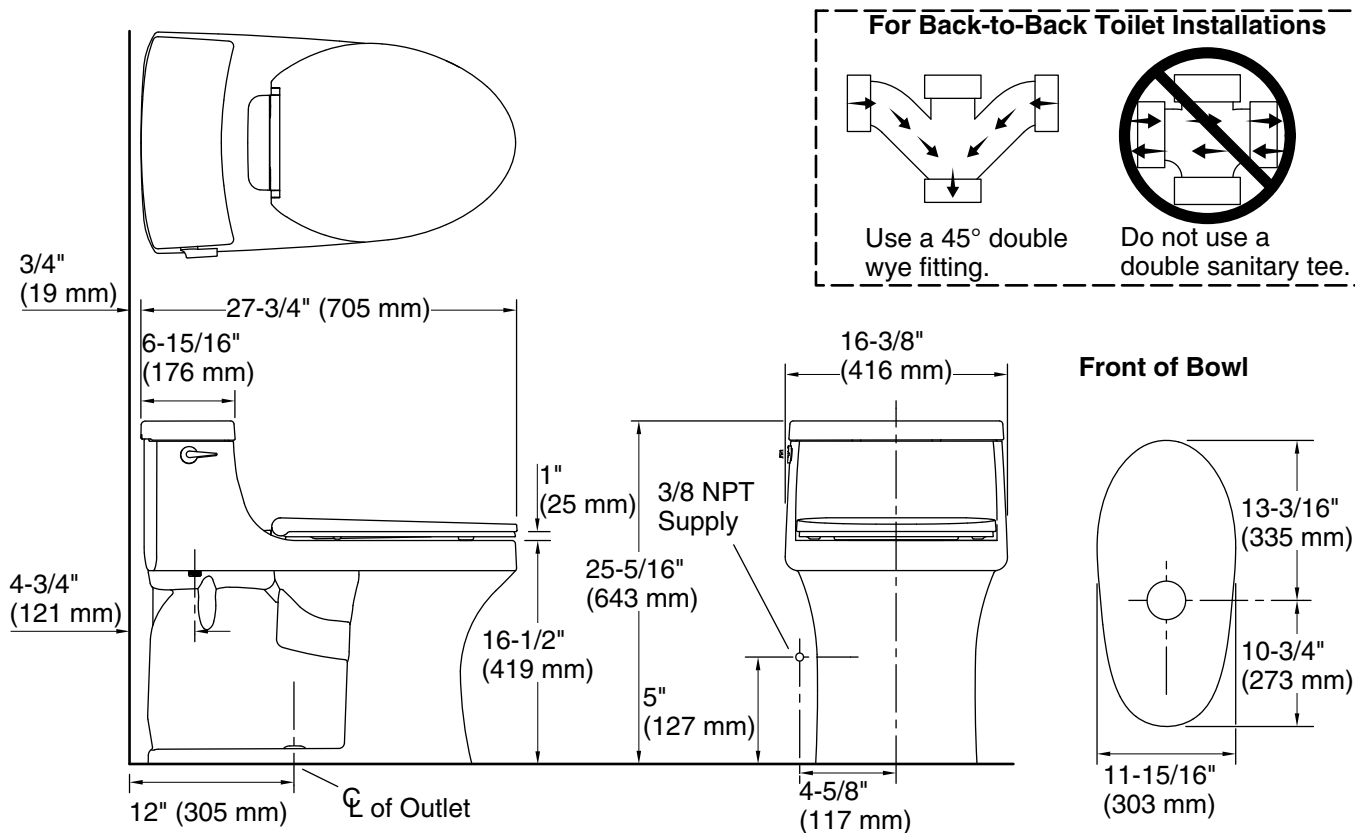

San Souci®

One-piece compact elongated toilet with concealed trapway, 1.28 gpf
K-5172

Features

- One-piece toilets integrate the tank and bowl into a seamless, easy-to-clean design
- Compact elongated bowl offers added comfort while occupying the same space as a round-front bowl
- Low-profile design
- Comfort Height® feature offers chair-height seating that makes sitting down and standing up easier for most adults
- 1.28 gpf (4.8 lpf)
- Concealed trapway and Clean Caps® low-profile bolt caps facilitate easier cleaning and enhance design
- Includes Reveal® Quiet-Close™ seat
- Left-hand Polished Chrome trip lever
- Easy-to-flush canister design requires less force to actuate than a 3" (76 mm) flapper, and has 90% less exposed seal material which resists conditions that cause wear, tear, shrinkage and swelling
- Eligible for consumer rebates in some municipalities
- Quiet-Close™ compact elongated lid and seat prevents slamming
- 2-1/8" (54 mm) fully glazed trapway

Installation

- Standard 12" (305 mm) rough-in
- Supply line sold separately

Recommended Products/Accessories

- K-4108 PureWash® E750 Elongated bidet toilet seat with remote control
- K-9171-L Trip Lever for K-5172
- 1023457 Wax Ring/Hardware Kit
- 1265114 Connector Hose
- K-23726 Drain treatment
- K-30780 Carbyne® Quiet-Close™ elongated toilet seat

Included Components

- K-4008 Reveal® Quiet-Close™ elongated toilet seat

ADA **CSA B651** **OBC**

Codes/Standards

- ASME A112.19.2/CSA B45.1
- DOE - Energy Policy Act 1992
- EPA WaterSense®
- California Energy Commission (CEC)
- ADA
- ICC/ANSI A117.1
- CSA B651
- OBC

2-14-2025 23:32 - US/CA

Technical Information

All product dimensions are nominal.

Toilet type:	Floor-mount
Waste Outlet:	Floor
Bowl shape:	Compact elongated
Flush type:	Class Five
Trap passageway:	2-1/8" (54 mm)
Water surface size:	10-3/4" x 7-1/2" (273 mm x 191 mm)
Rim to water surface:	5-3/8" (137 mm)
Rough-in:	12" (305 mm)
Seat-mounting holes:	5-1/2" (140 mm)